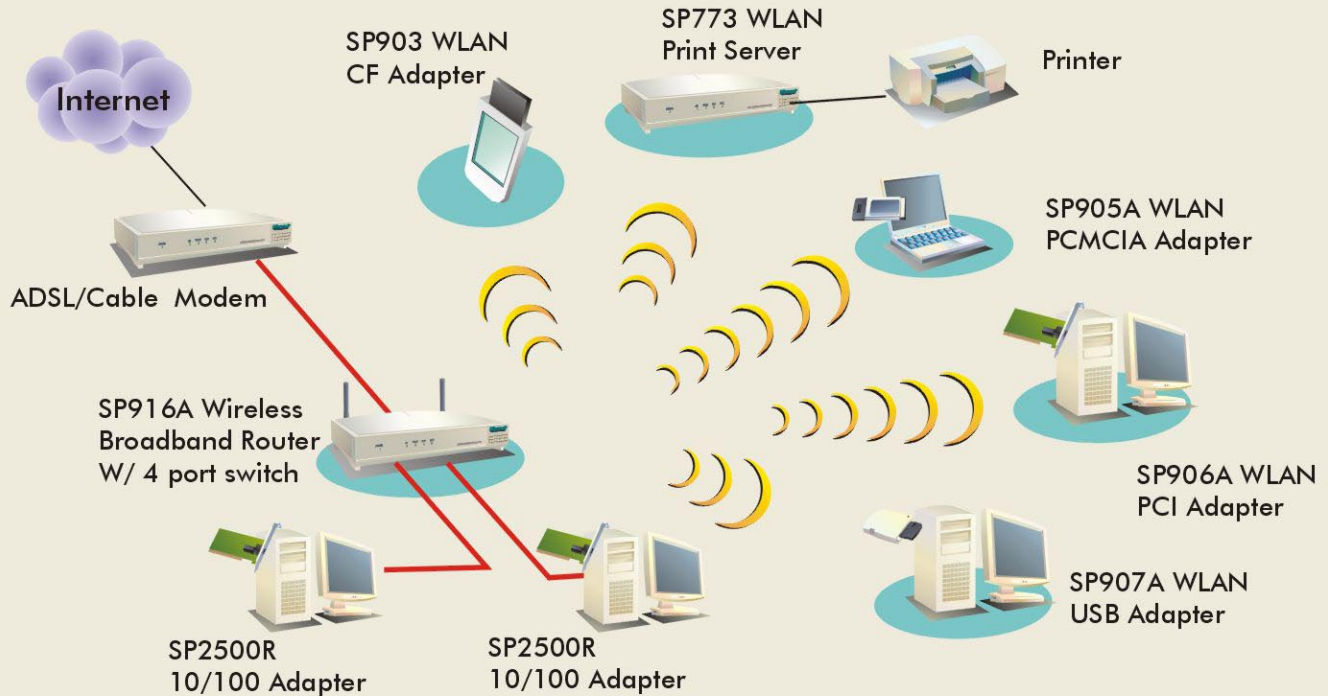

Wireless Broadband Access Application

This is the most convenient method for users to access Internet wirelessly. SP916A Wireless Broadband Router can connect to DSL/Cable modem so that it can provide wireless stations with Internet entries. SP916A itself is an access point, router and 4-port 10/100Mbps Ethernet switch all in one. It's most suitable for home or SOHO users to get access to Internet wired and wirelessly.