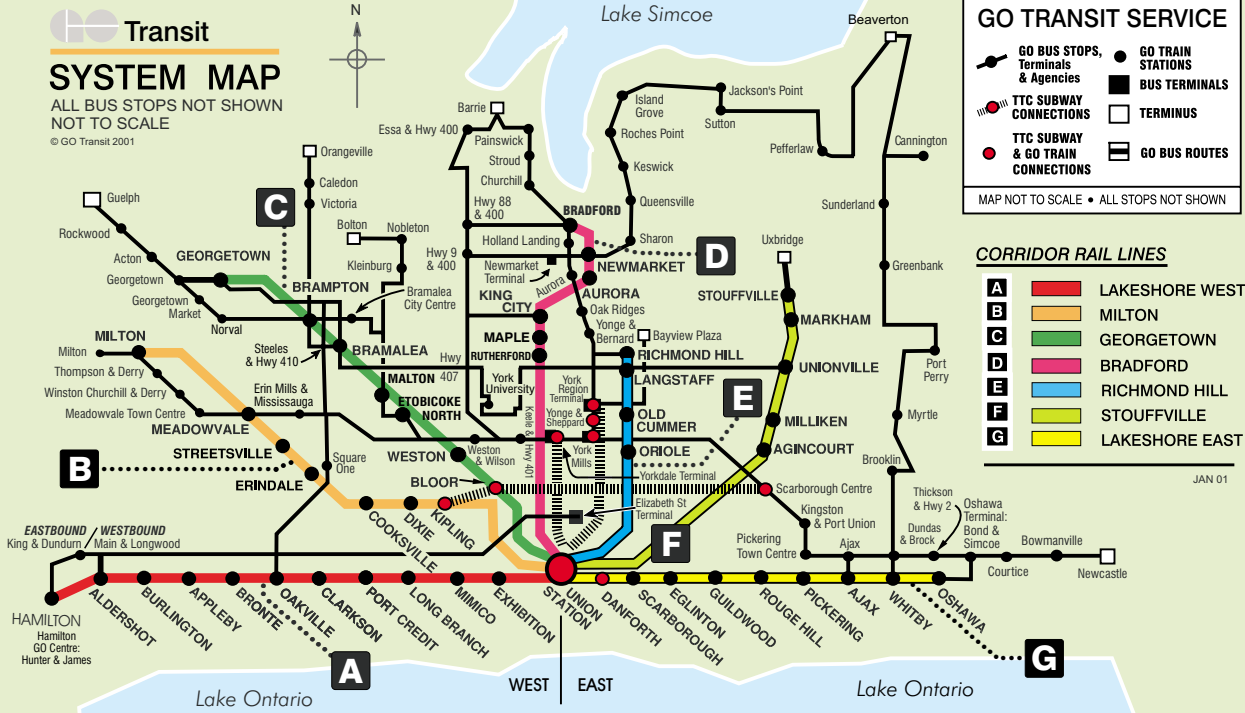

# SYSTEM MAP

ALL BUS STOPS NOT SHOWN  
NOT TO SCALE

© GO Transit 2011

### GO TRANSIT SERVICE

- GO BUS STOPS, Terminals & Agencies
- GO TRAIN STATIONS
- TTC SUBWAY CONNECTIONS
- TTC SUBWAY & GO TRAIN CONNECTIONS
- BUS TERMINALS
- TERMINUS
- GO BUS ROUTES

MAP NOT TO SCALE • ALL STOPS NOT SHOWN

### CORRIDOR RAIL LINES

<b>A</b>		LAKESHORE WEST
<b>B</b>		MILTON
<b>C</b>		GEORGETOWN
<b>D</b>		BRADFORD
<b>E</b>		RICHMOND HILL
<b>F</b>		STOUFFVILLE
<b>G</b>		LAKESHORE EAST

JAN 01