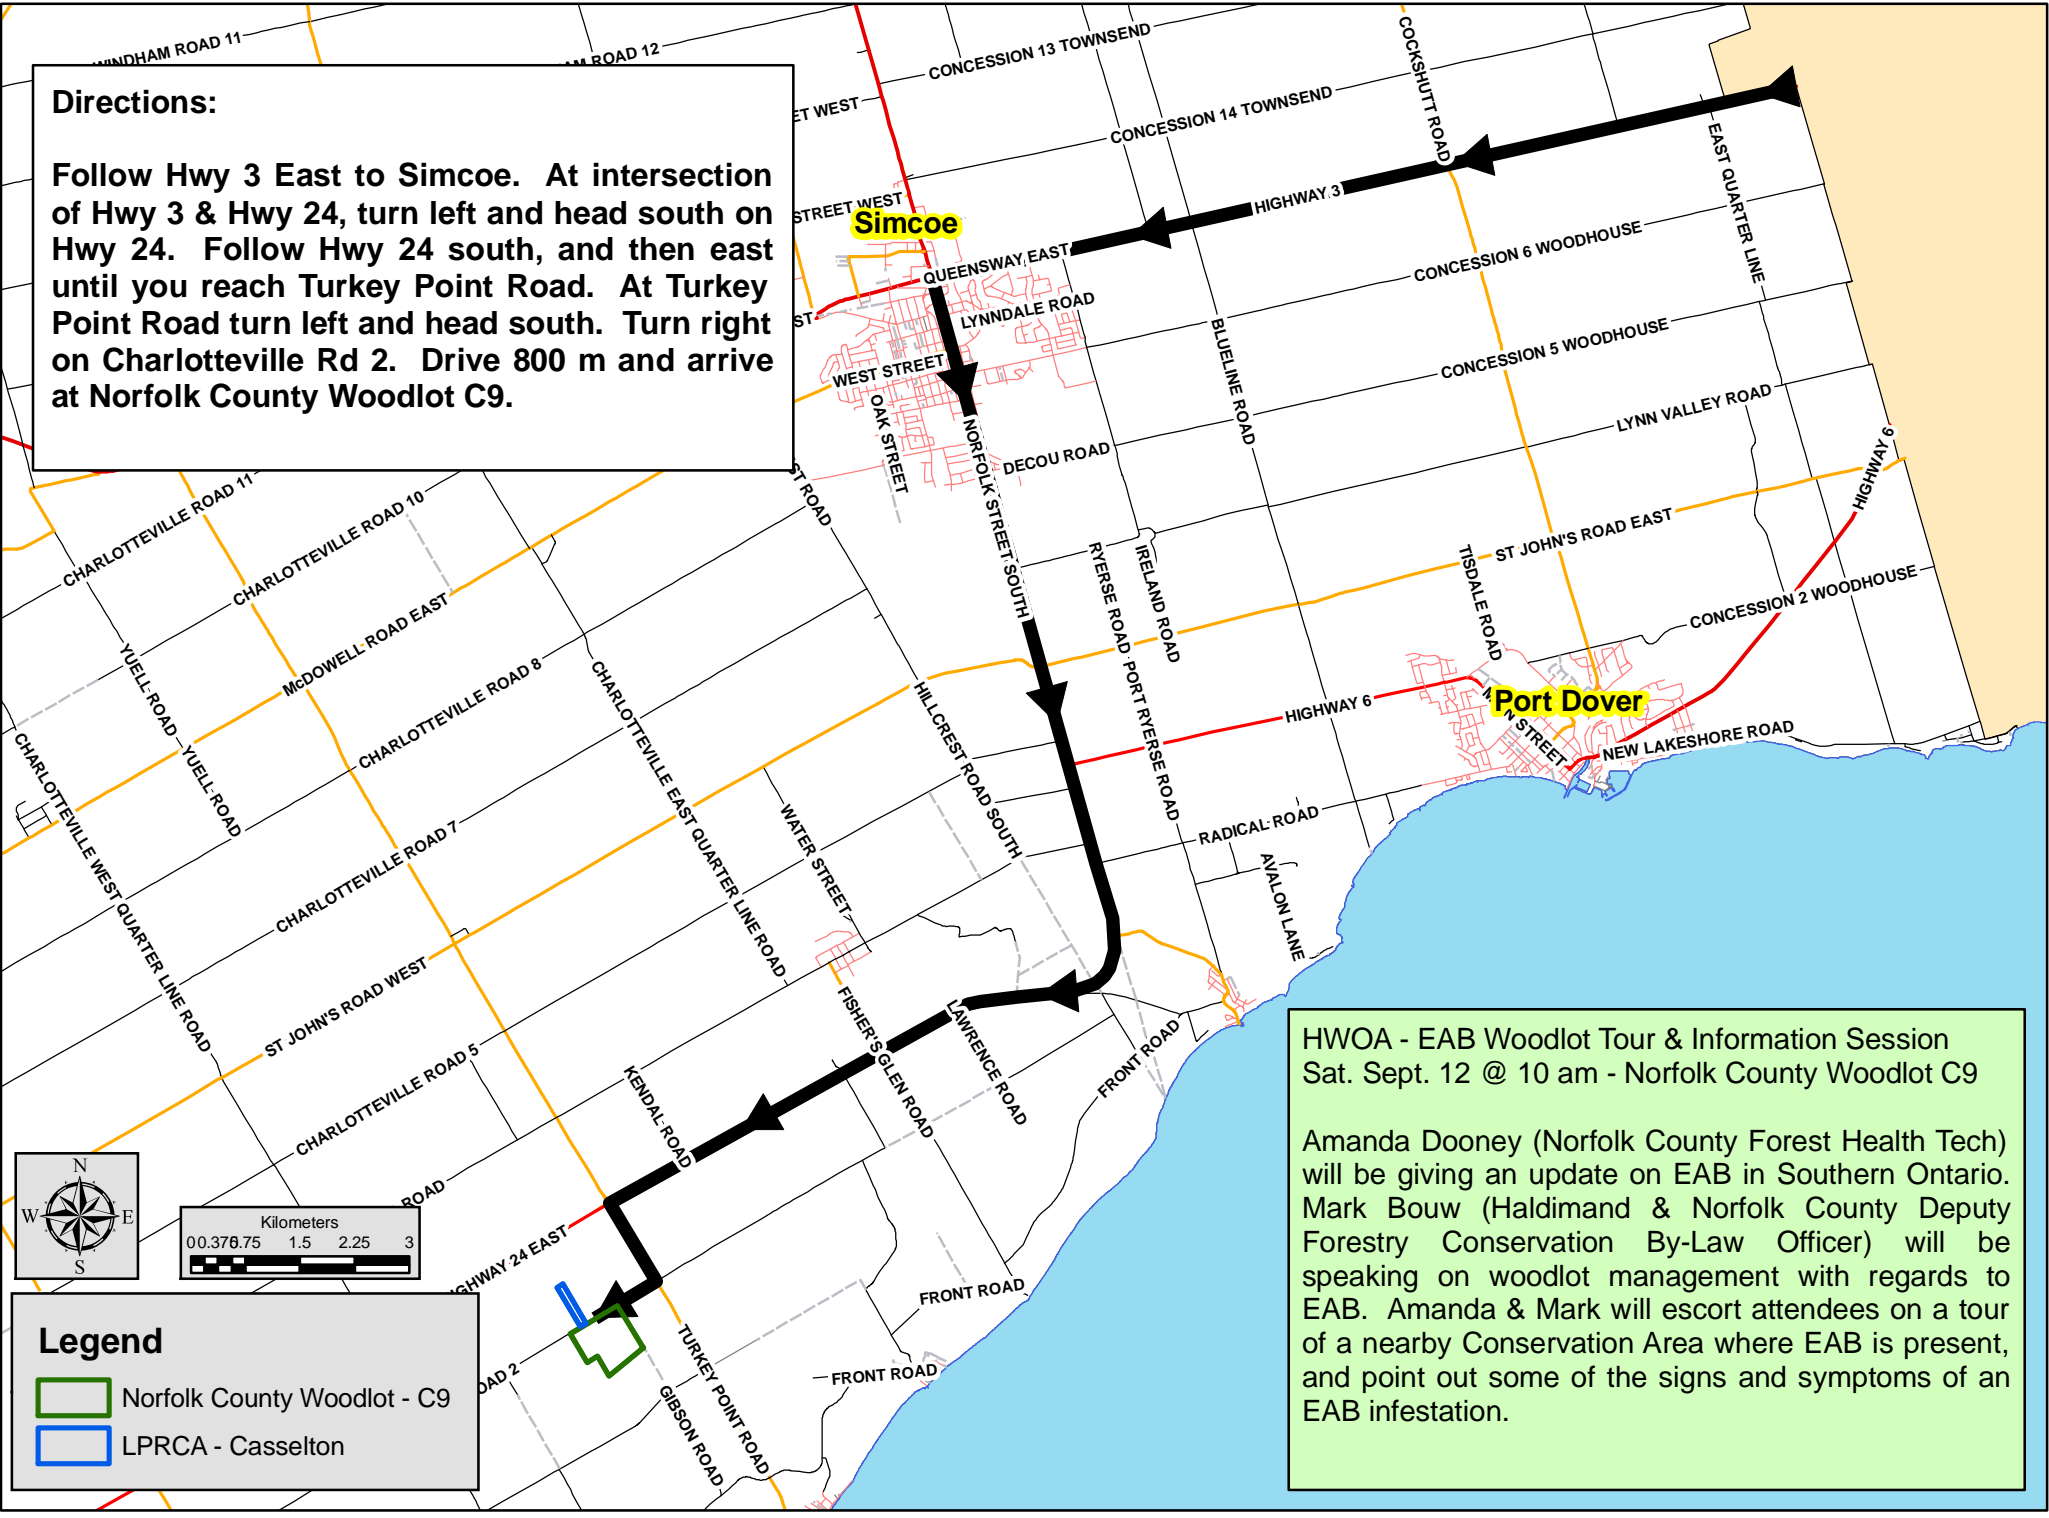

HWOA - EAB Woodlot Tour & Information Session

Directions:

Follow Hwy 3 East to Simcoe. At intersection of Hwy 3 & Hwy 24, turn left and head south on Hwy 24. Follow Hwy 24 south, and then east until you reach Turkey Point Road. At Turkey Point Road turn left and head south. Turn right on Charlotteville Rd 2. Drive 800 m and arrive at Norfolk County Woodlot C9.

Legend

-  Norfolk County Woodlot - C9
-  LPRCA - Casselton

HWOA - EAB Woodlot Tour & Information Session
Sat. Sept. 12 @ 10 am - Norfolk County Woodlot C9

Amanda Dooney (Norfolk County Forest Health Tech) will be giving an update on EAB in Southern Ontario. Mark Bouw (Haldimand & Norfolk County Deputy Forestry Conservation By-Law Officer) will be speaking on woodlot management with regards to EAB. Amanda & Mark will escort attendees on a tour of a nearby Conservation Area where EAB is present, and point out some of the signs and symptoms of an EAB infestation.