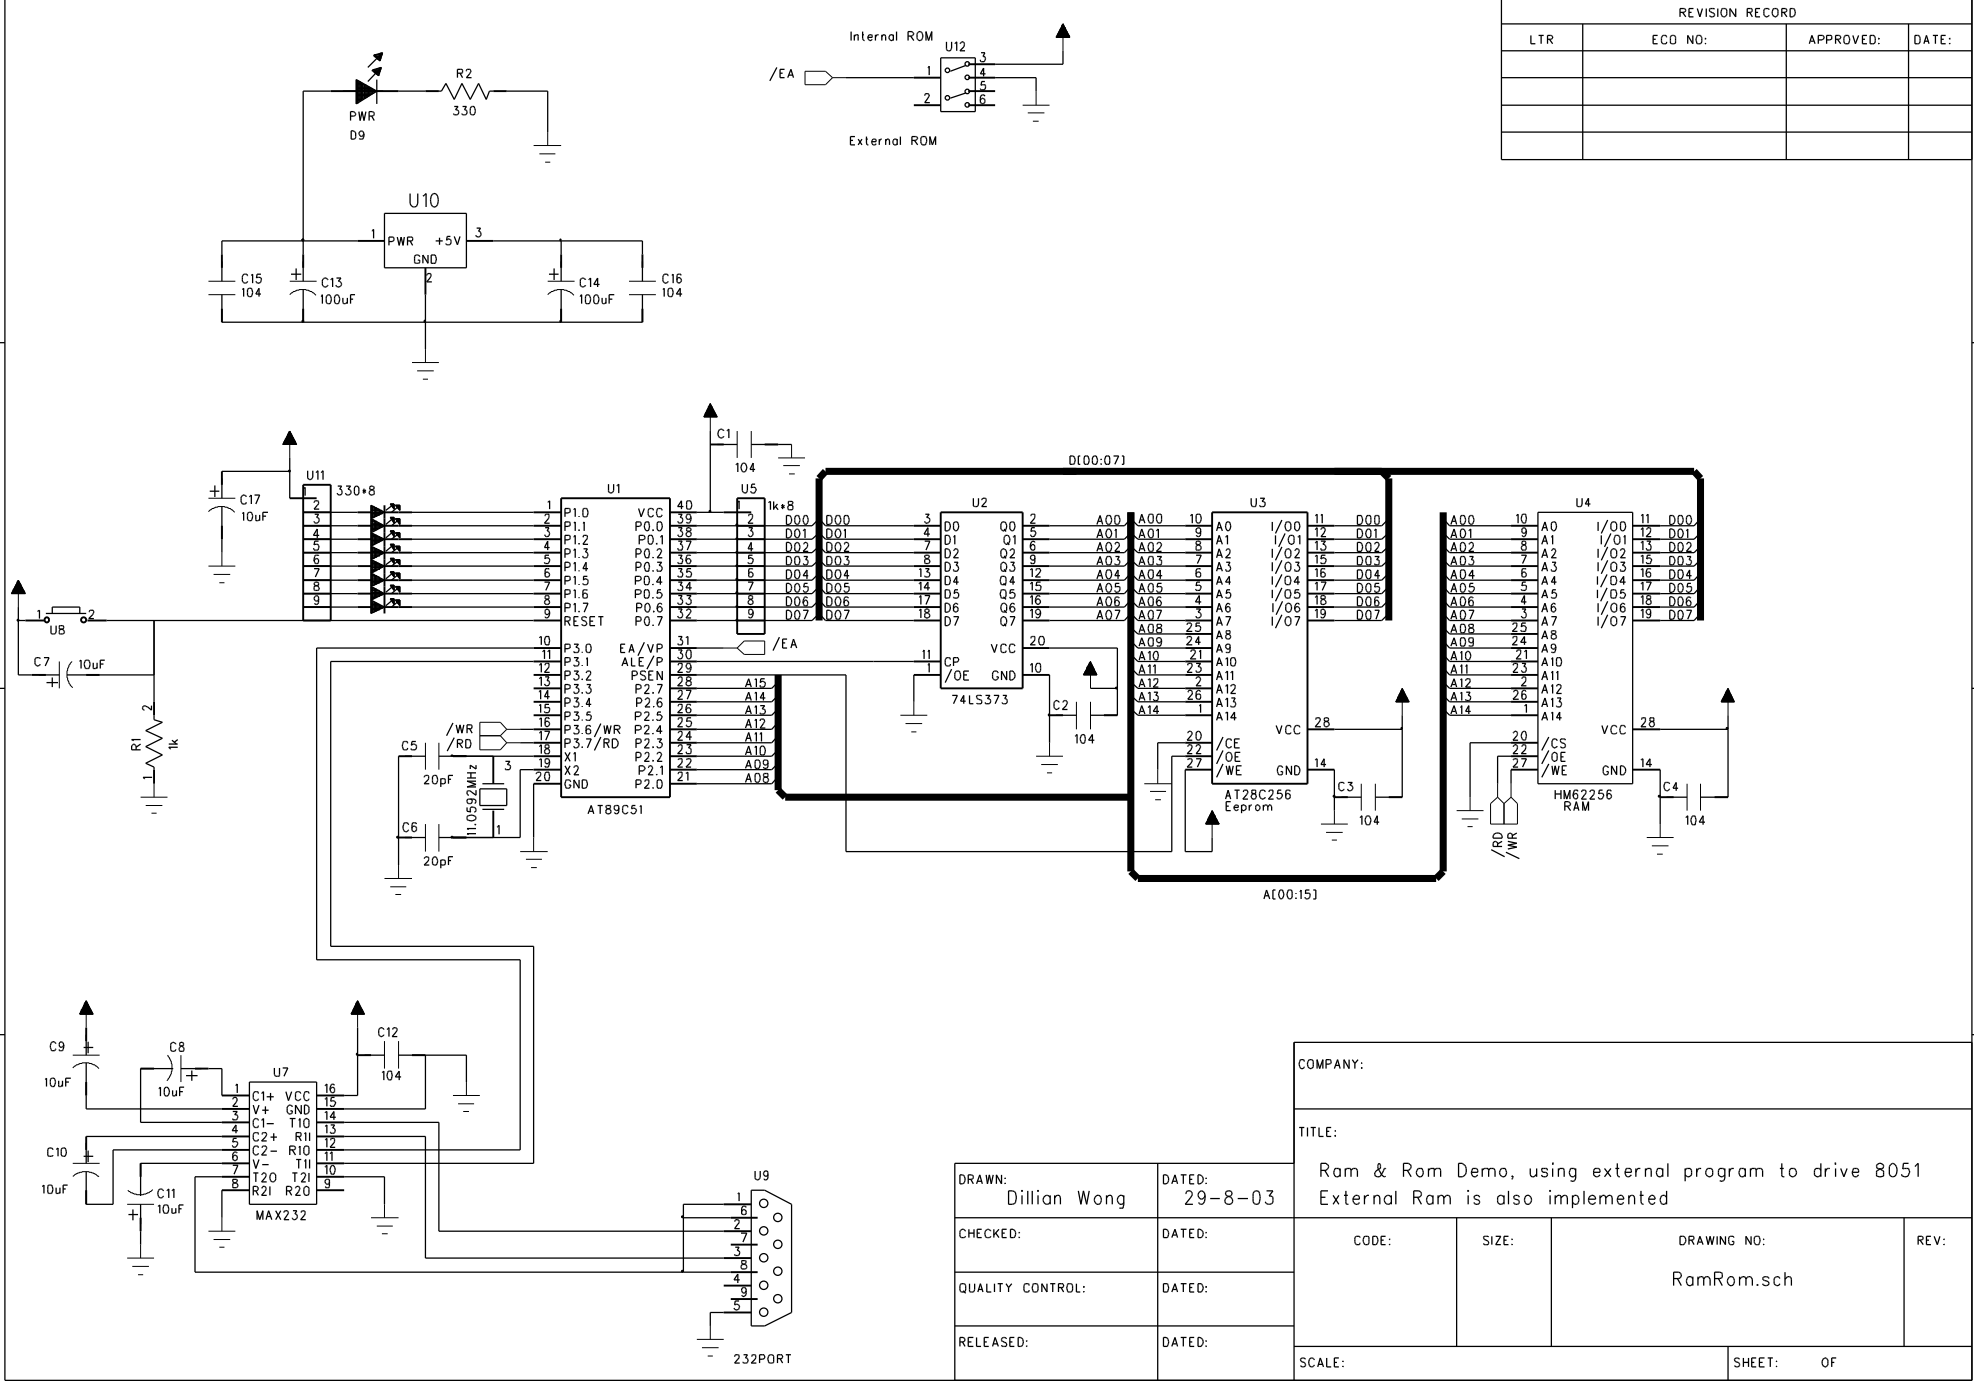

C

C

B

B

A

A

REVISION RECORD			
LTR	ECO NO:	APPROVED:	DATE:

COMPANY:			
TITLE: Ram & Rom Demo, using external program to drive 8051 External Ram is also implemented			
CODE:	SIZE:	DRAWING NO: RamRom.sch	REV:
SCALE:	SHEET:		OF