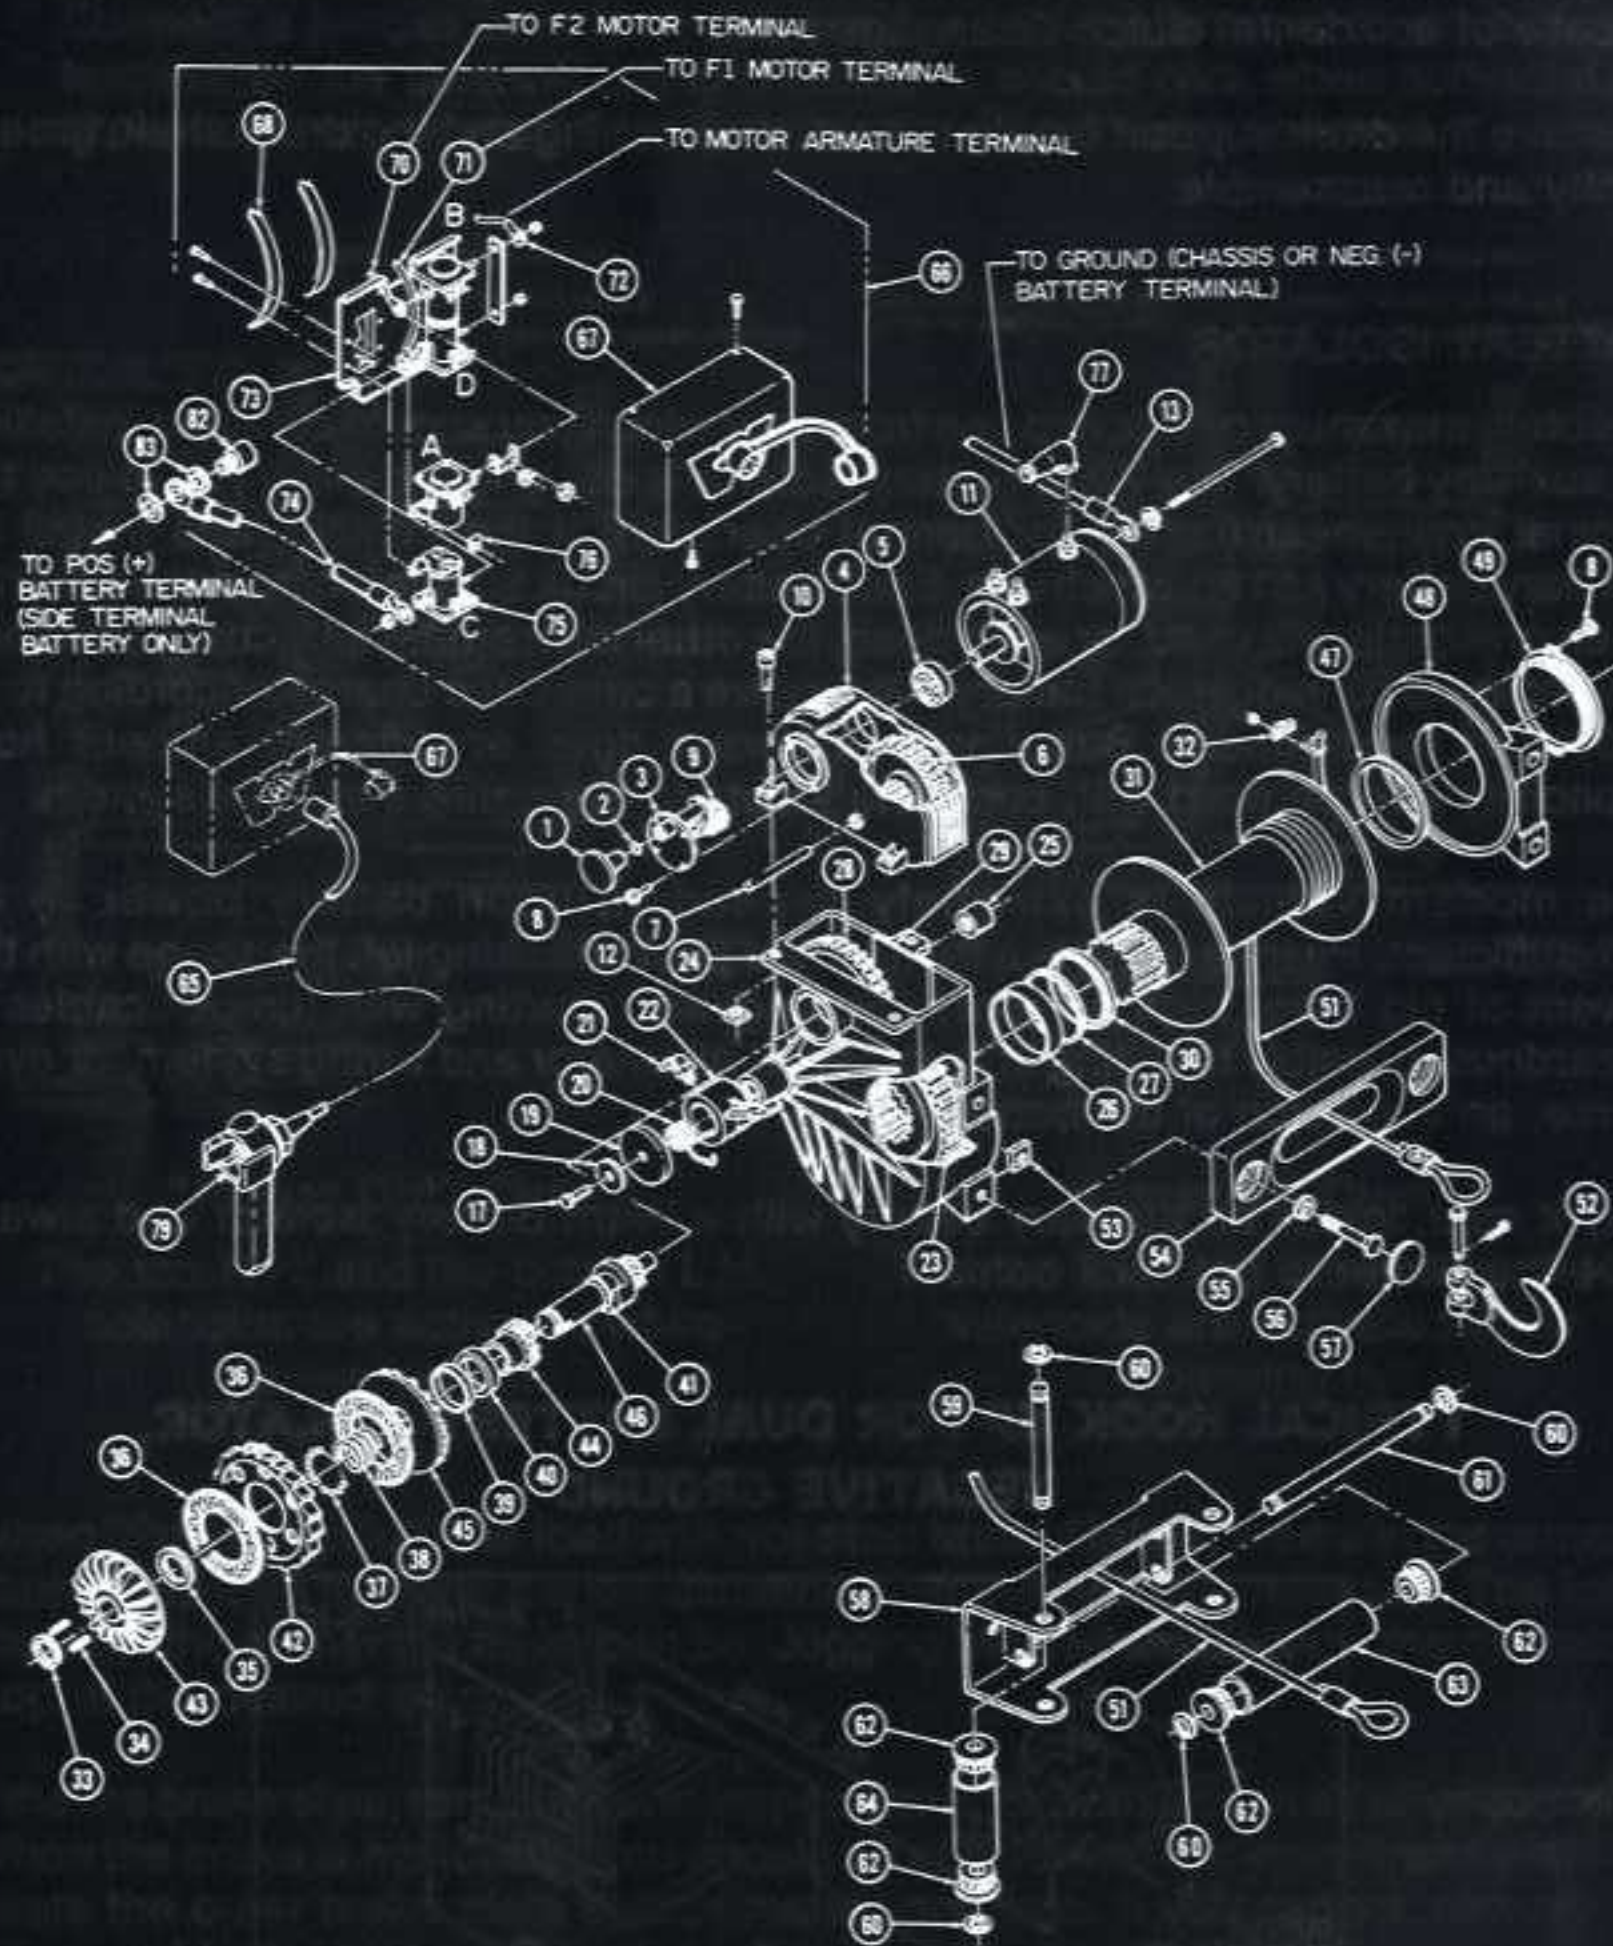

WARN® WINCH

REPLACEMENT ASSEMBLIES PARTS LIST

MODEL M8274 REPLACEMENT PARTS LIST

ORDERING INFORMATION

When ordering please give Winch Model & Serial Number Battery voltage
Parts maybe obtained through your local dealer or distributor.