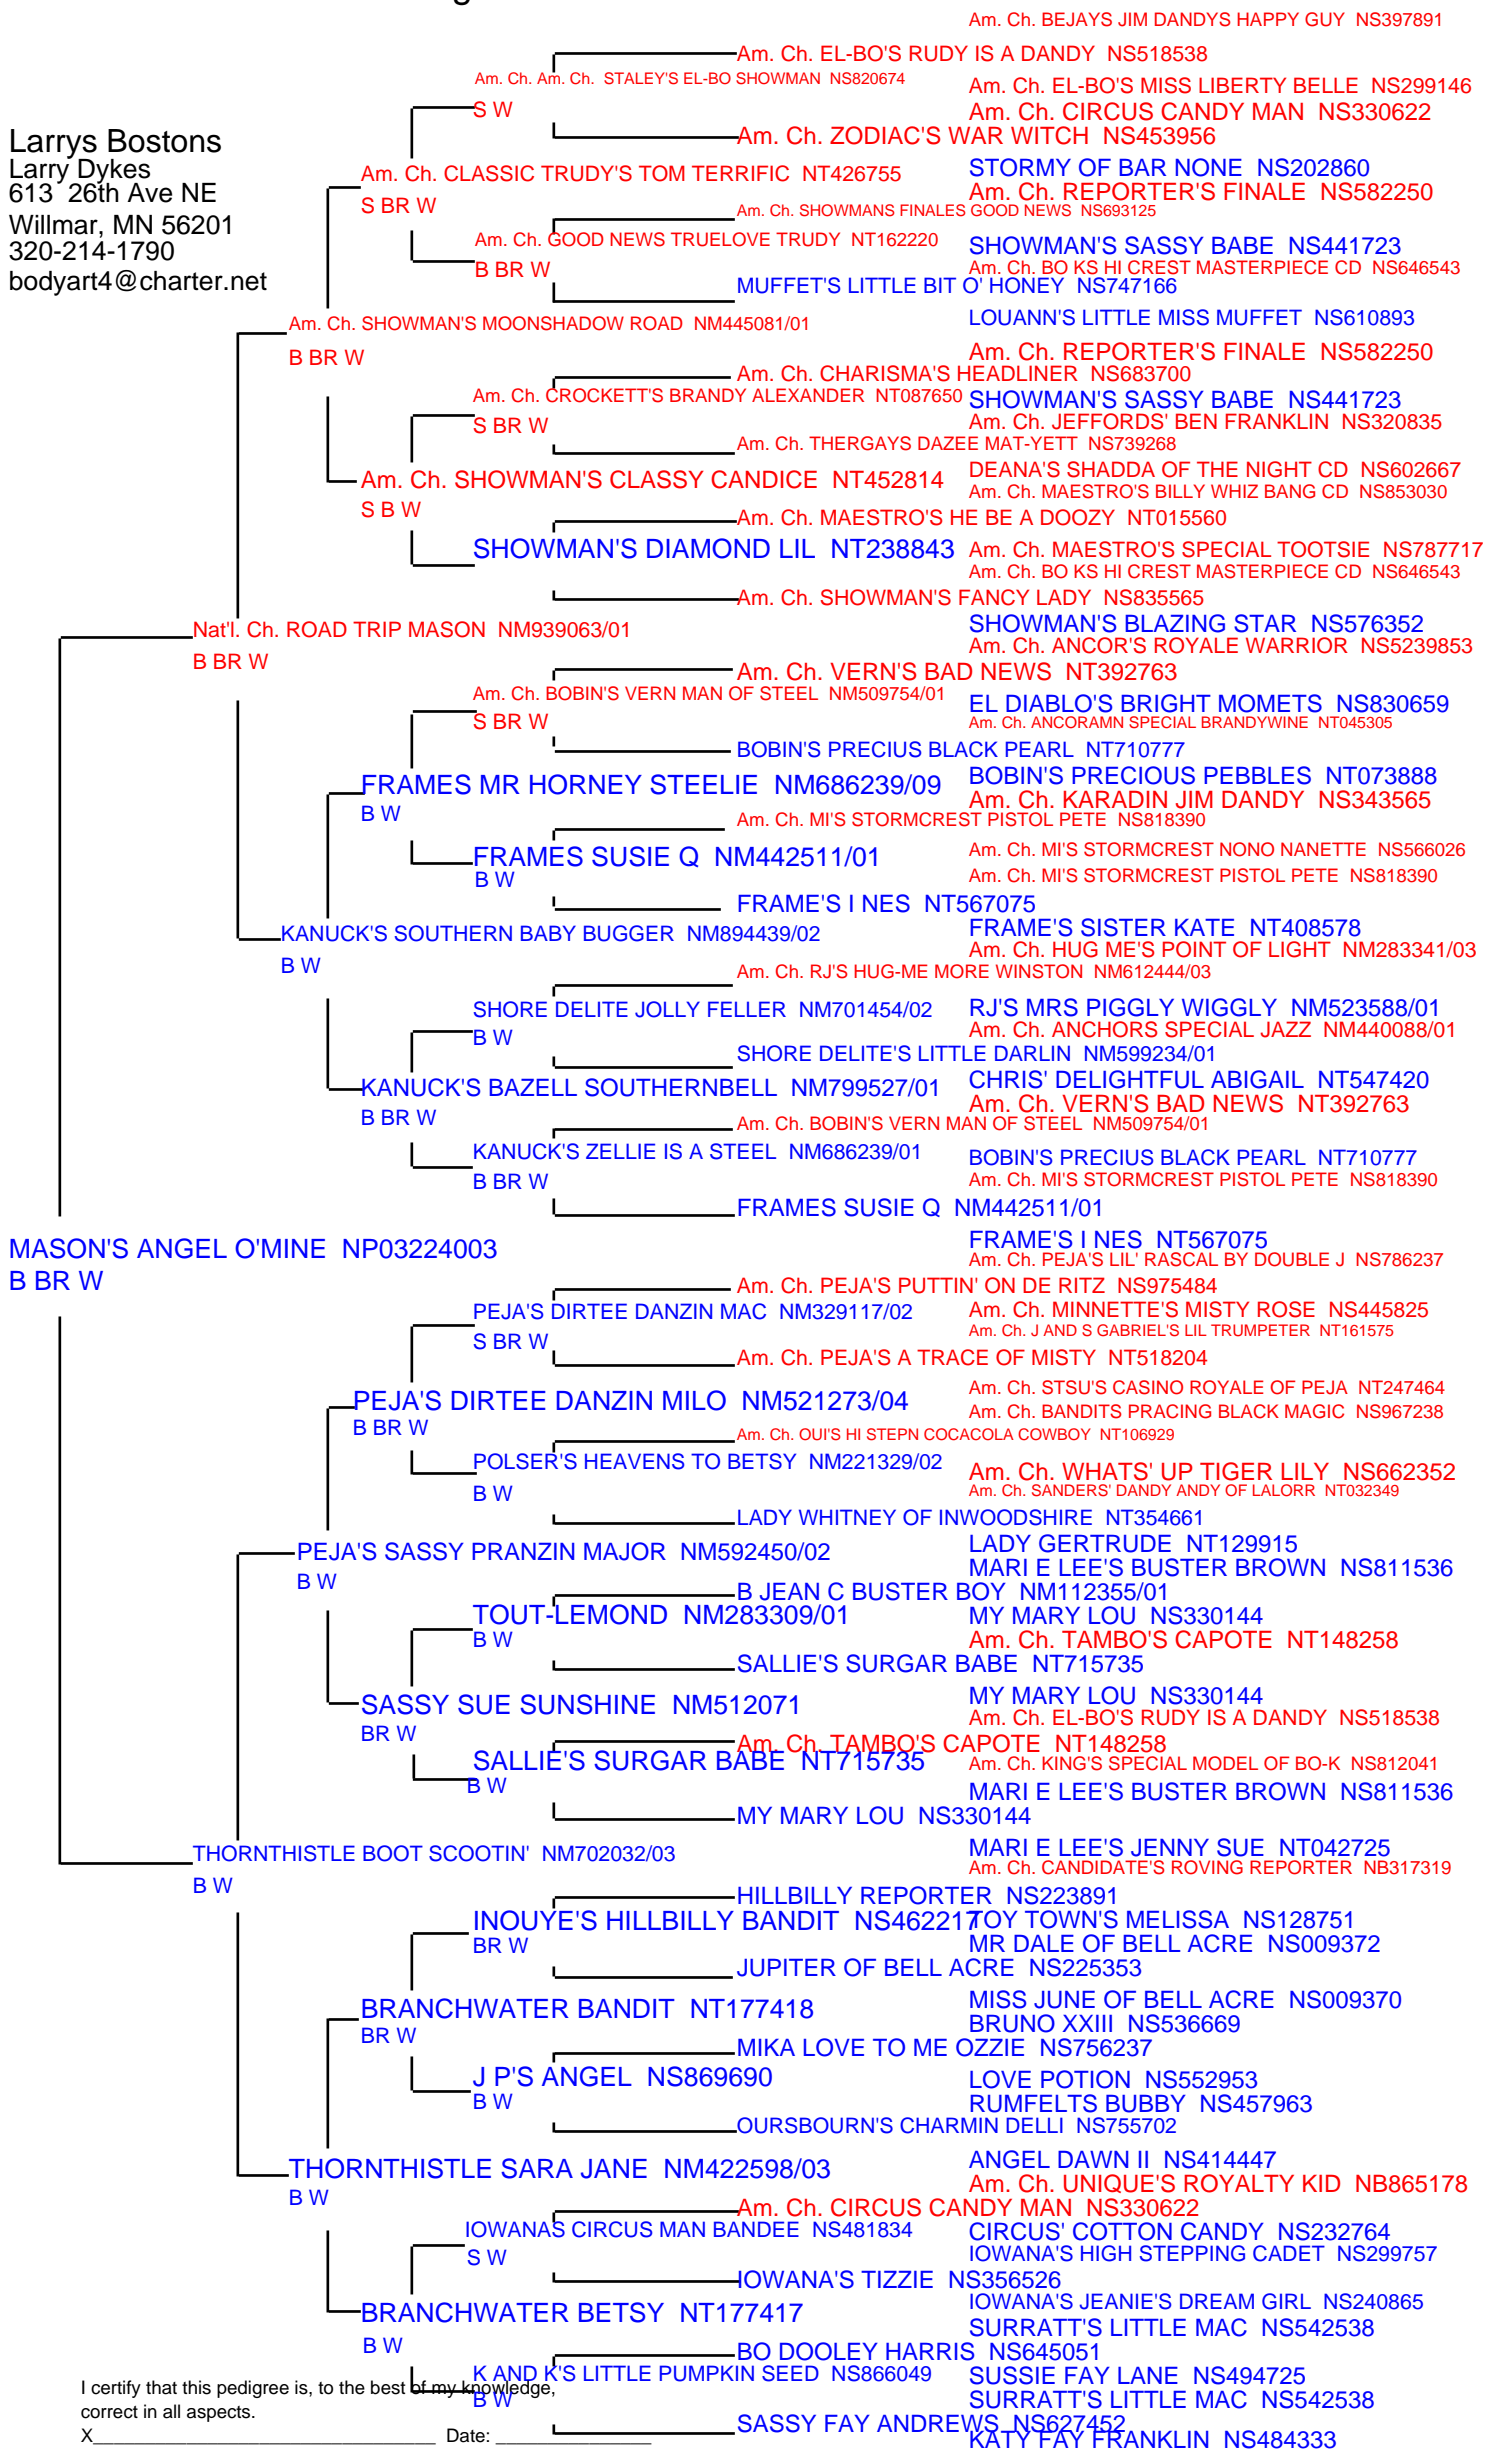

Pedigree For MASON'S ANGEL O'MINE

Larrys Bostons
 Larry Dykes
 613 26th Ave NE
 Willmar, MN 56201
 320-214-1790
 bodyart4@charter.net

I certify that this pedigree is, to the best of my knowledge, correct in all aspects.
 X _____ Date: _____