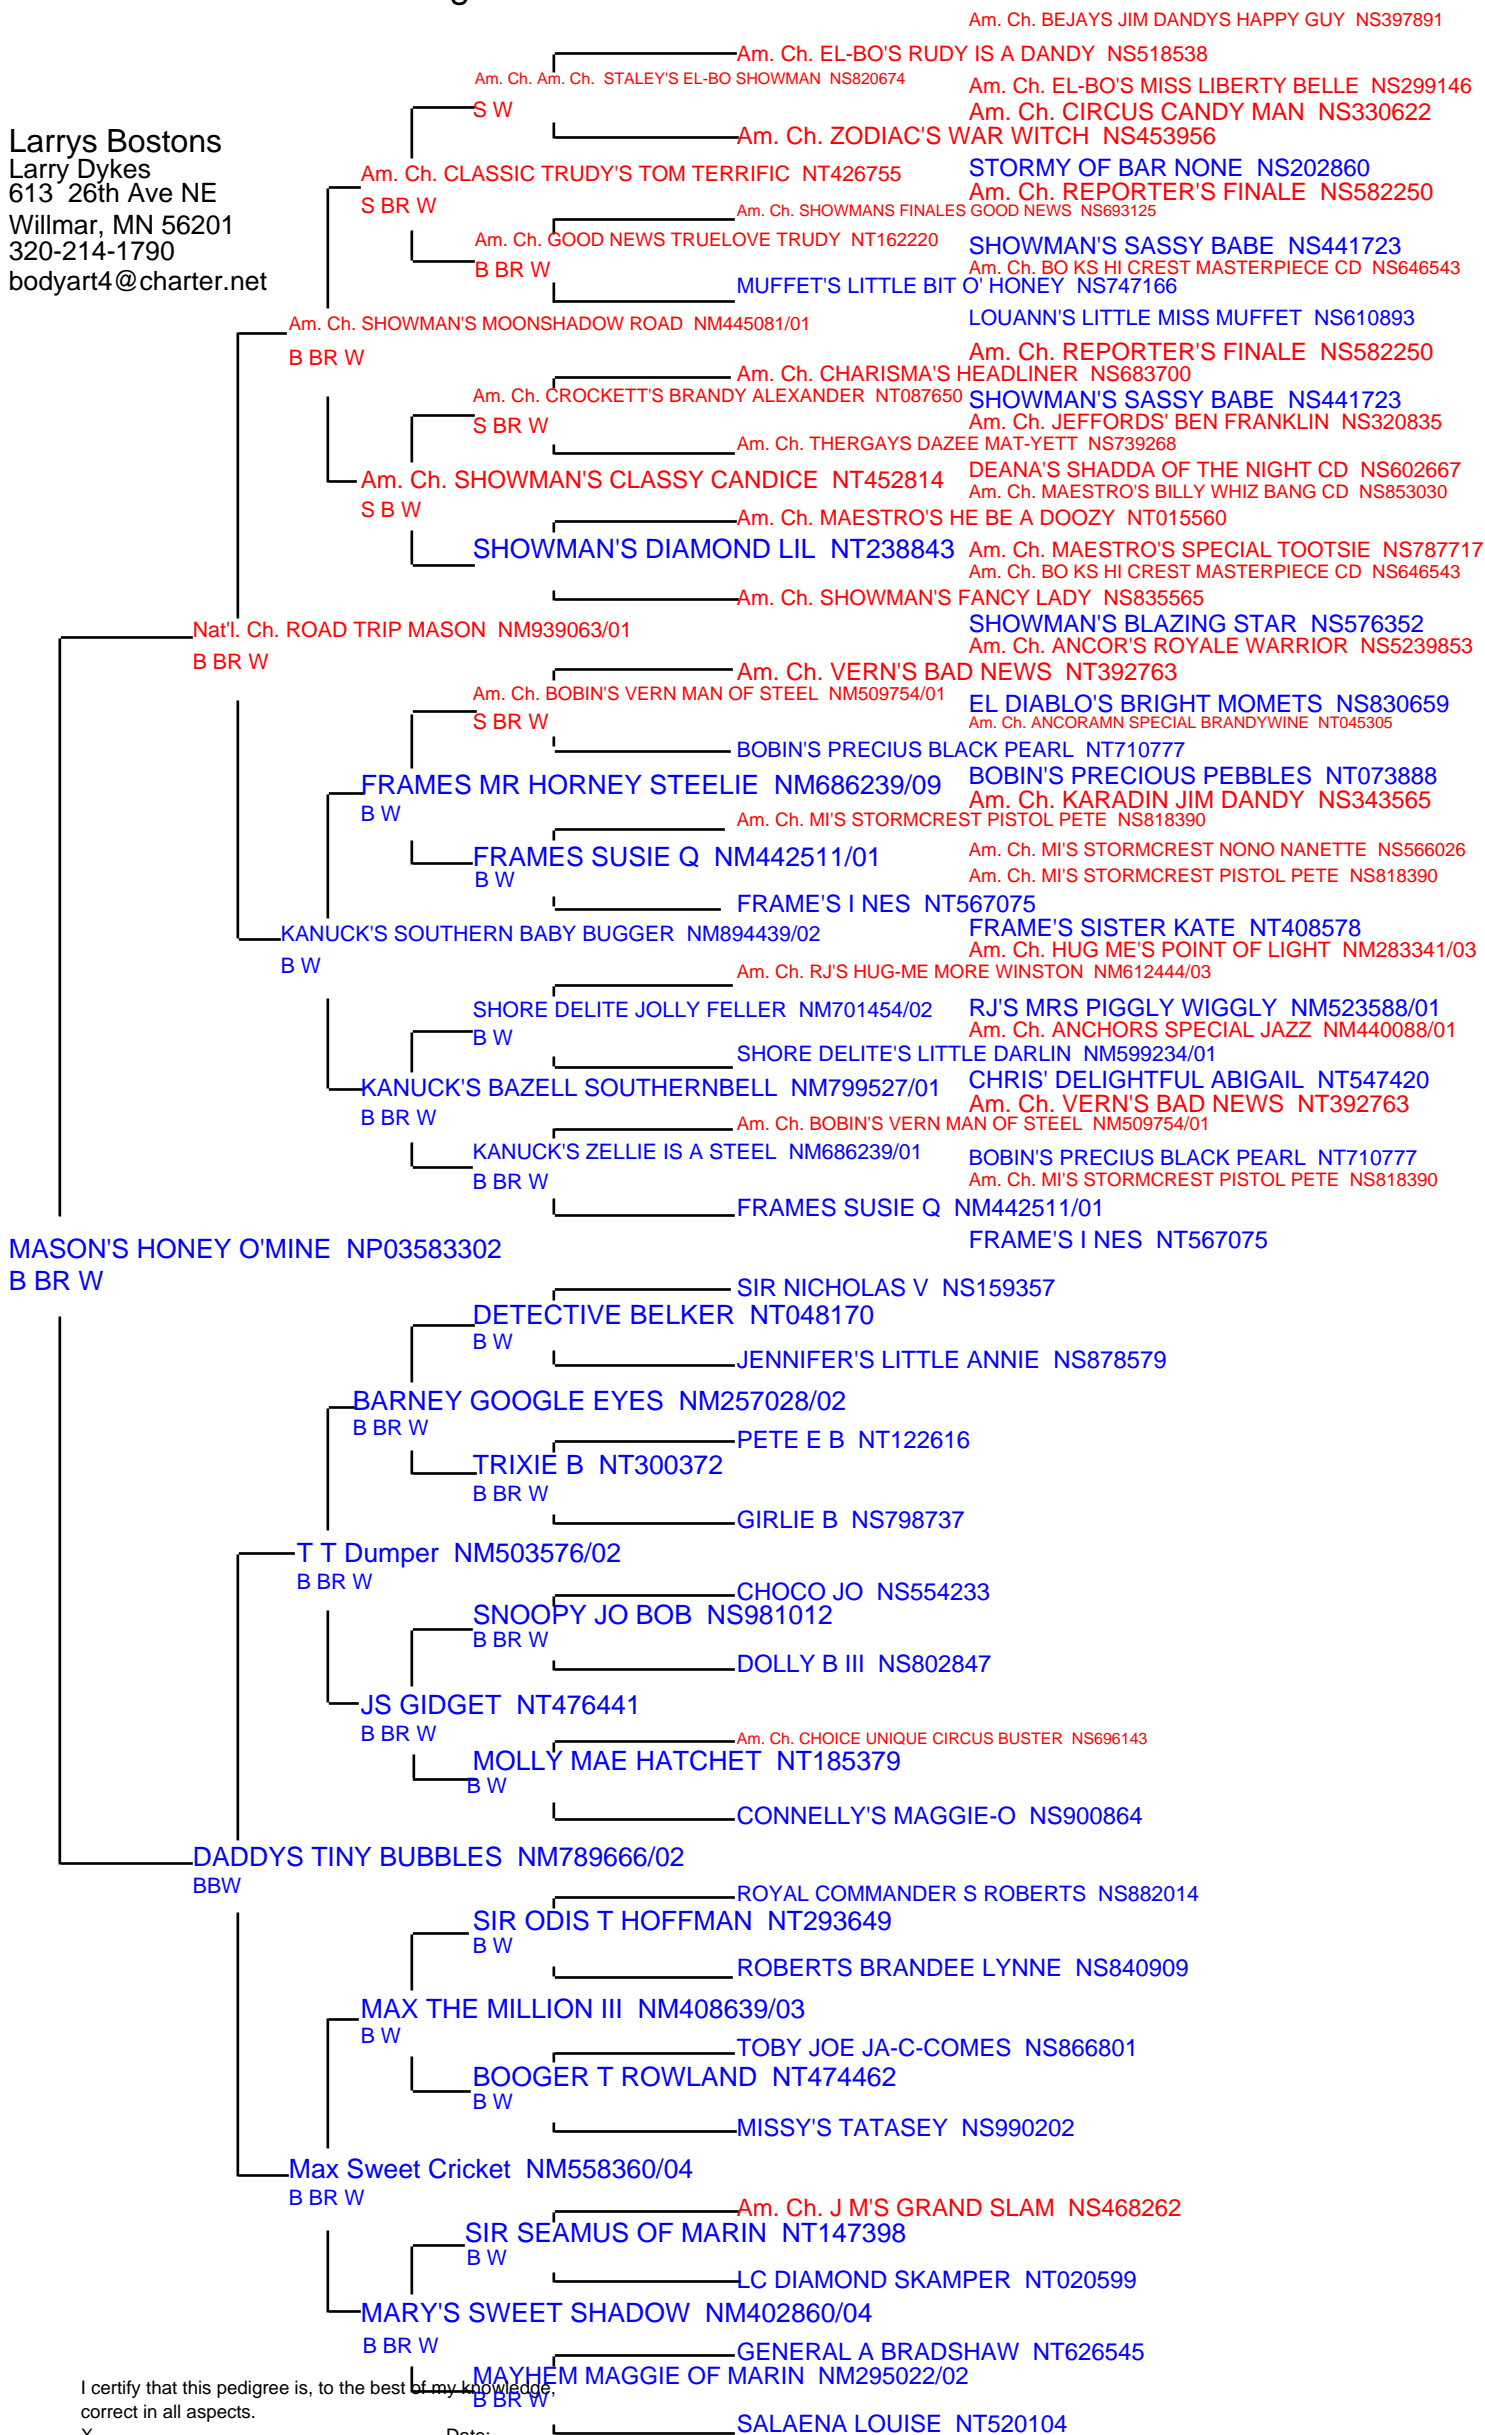

# Pedigree For MASON'S HONEY O'MINE

Larrys Bostons  
 Larry Dykes  
 613 26th Ave NE  
 Willmar, MN 56201  
 320-214-1790  
 bodyart4@charter.net

I certify that this pedigree is, to the best of my knowledge, correct in all aspects.  
 X \_\_\_\_\_ Date: \_\_\_\_\_