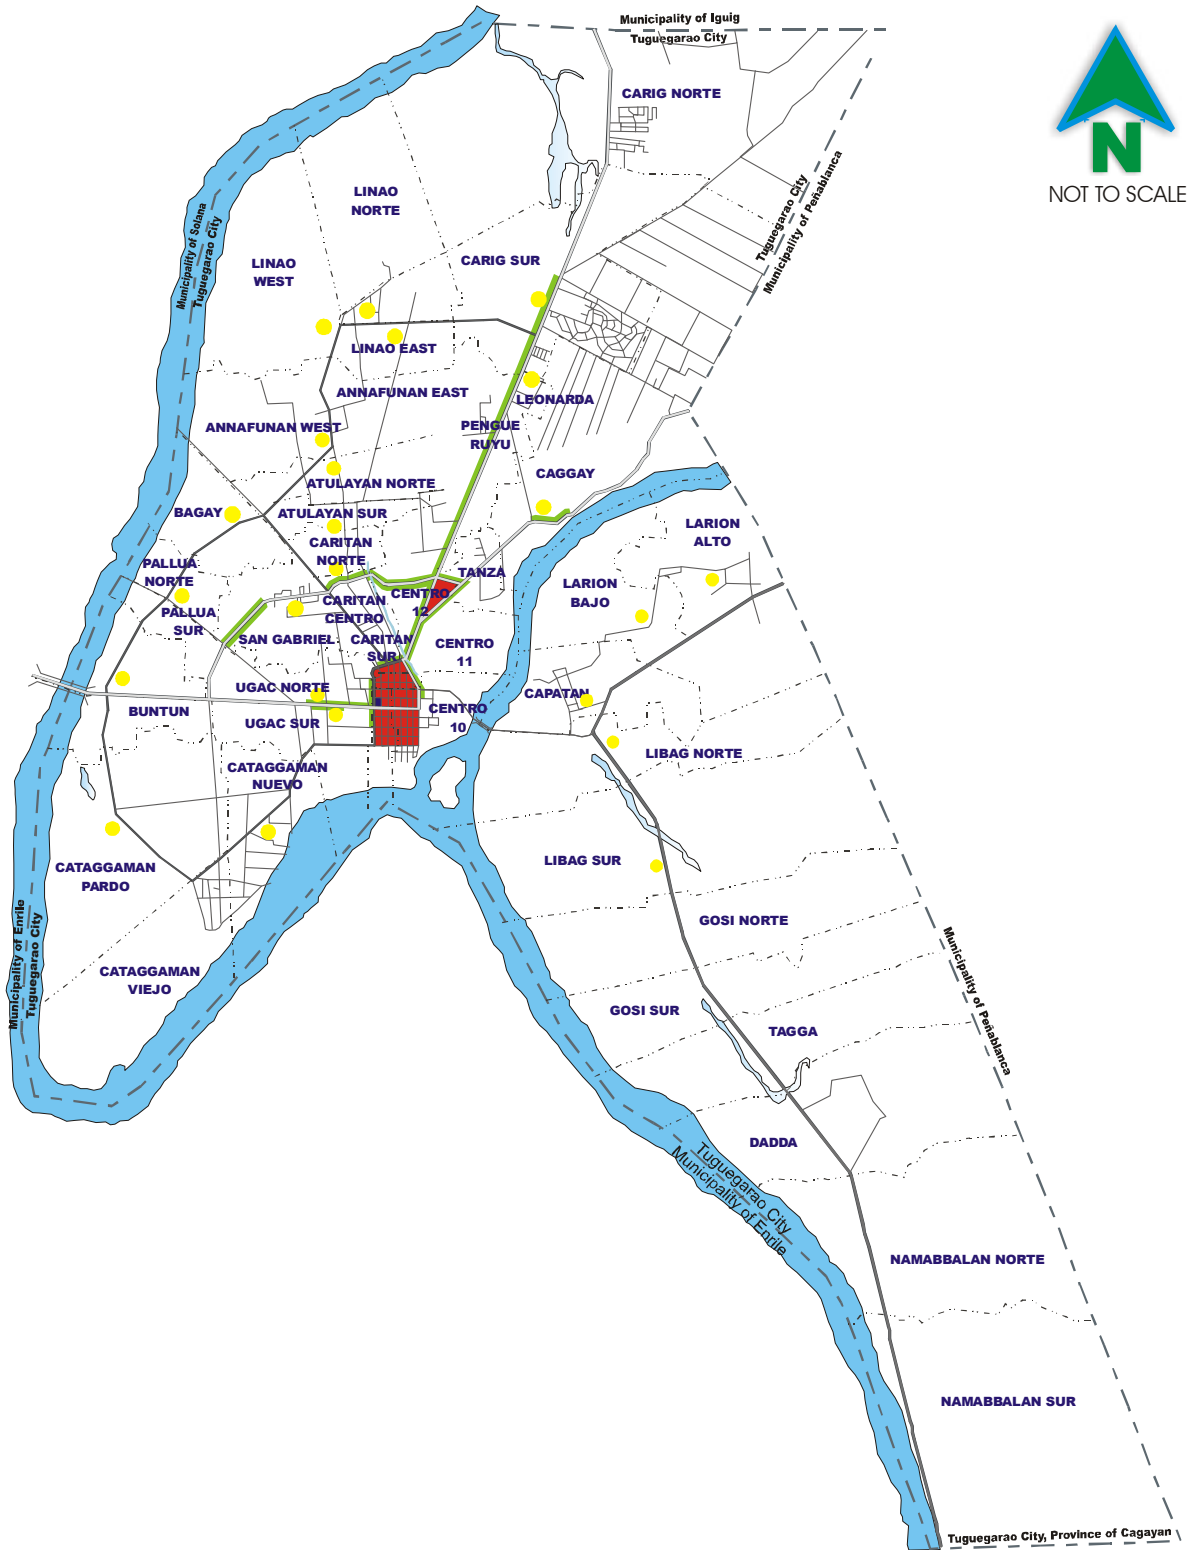

COMMERCIAL AREAS

Tuguegarao City

LEGEND :

EXISTING	PROPOSED		
		MAJOR ROAD	
		MINOR ROAD	
		BRIDGE	
		PROVINCIAL BOUNDARY	CENTRAL BUSINESSDISTRICT
		CITY BOUNDARY	COMMERCIAL STRIP
		BARANGAY BOUNDARY	NEIGHBORHOOD CENTER
		RIVERS & CREEKS	