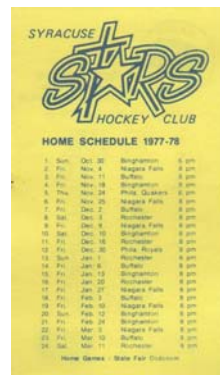

HOME AWAY
 BC - Broome County ME - Maine Nordiques
 ER - Erie Blades MV - Mohawk Valley
 JT - Johnstown Jets PH - Philadelphia

1976 - 77 revised

SYRACUSE EAGLES

1974 - 75

SYRACUSE FIREBIRDS

1979 - 80

SYRACUSE STARS

1975 - 76

1976 - 77

1977 - 78

1979 - 80

SYRACUSE EAGLES

1980 - 81

SYRACUSE CRUNCH

1994 - 95