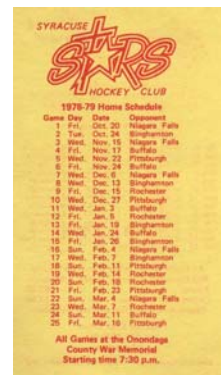

HOME AWAY
 BC - Broome County ME - Maine Nordiques
 ER - Erie Blades MV - Mohawk Valley
 JT - Johnstown Jets PH - Philadelphia

1976 - 77 revised

SYRACUSE EAGLES

1974 - 75

SYRACUSE FIREBIRDS

1979 - 80

SYRACUSE STARS

1975 - 76

1976 - 77

1977 - 78

1979 - 80

SYRACUSE EAGLES

1980 - 81

SYRACUSE CRUNCH

1994 - 95