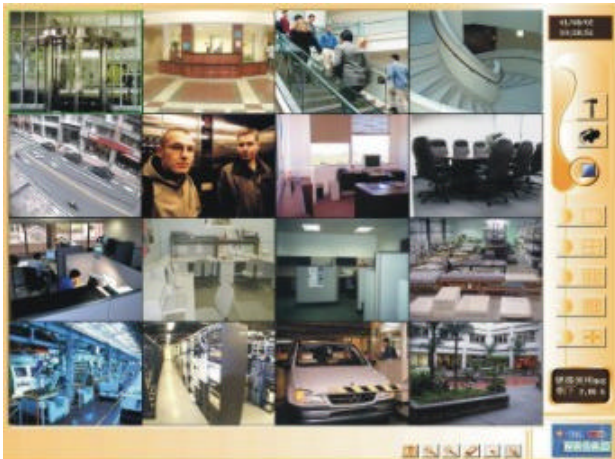

The Best Choice of PTZ cameras

The World's First One of 16 channels

Real-time Display DVR

using Embedded Linux

Feature

- **Stability**
Using Embedded Linux OS, System won't crash due to the HDD failure
- **Easy**
*System on Chip, No installation needed
System auto detect new HDD, auto initial, auto format.*
- **Lead**
16 channels Real Time Display, the best choice of PTZ cameras
- **Innovation**
*Provide PSTN, LAN, Internet Connection
Remote Side Display, Control, Play Back, Export, PTZ Control
Provide Multi Users Remote Access at the Same Time
Support Virtual Server*
- **Cost Effective**
High Image Compression, Save HDD Capacity
- **High Performance**
Display, Record, Playback at the Same Time in One Screen
- **Easy**
*Windows-like GUI,
Remote Side using IE6 Browsers, No Extra Application needed*
- **Security**
*No Virus Infected Concern
Provide System logs & User Access Control*