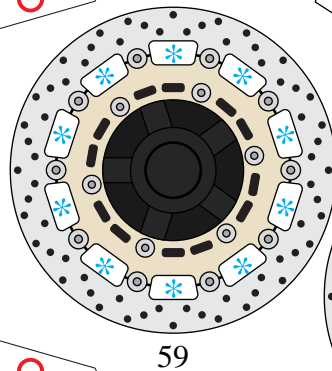

FENDER,REAR

YAMAHA

REAR BRAKE

COVER,SIDE

STAY,REAR

FRONT BRAKE CALIPER

Color version

REAR TIRE

FRONT TIRE

STEERING HANDLE

CYLINDER HEAD

SEAT-3