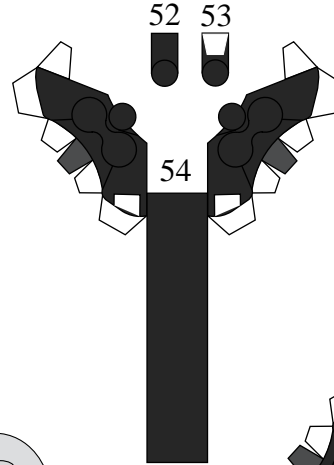

FENDER,REAR

YAMAHA

REAR BRAKE

COVER,SIDE

STAY,REAR

FRONT BRAKE CALIPER

Color version

REAR TIRE

FRONT TIRE

STEERING HANDLE

CYLINDER HEAD

SEAT-3