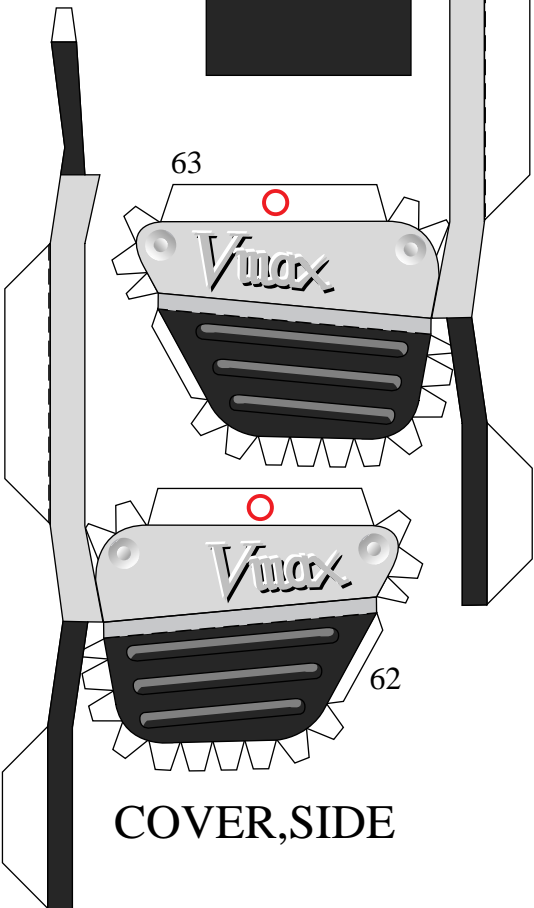

FENDER,REAR

YAMAHA

REAR BRAKE

COVER,SIDE

STAY,REAR

FRONT BRAKE CALIPER

Color version

REAR TIRE

FRONT TIRE

STEERING HANDLE

CYLINDER HEAD

SEAT-3