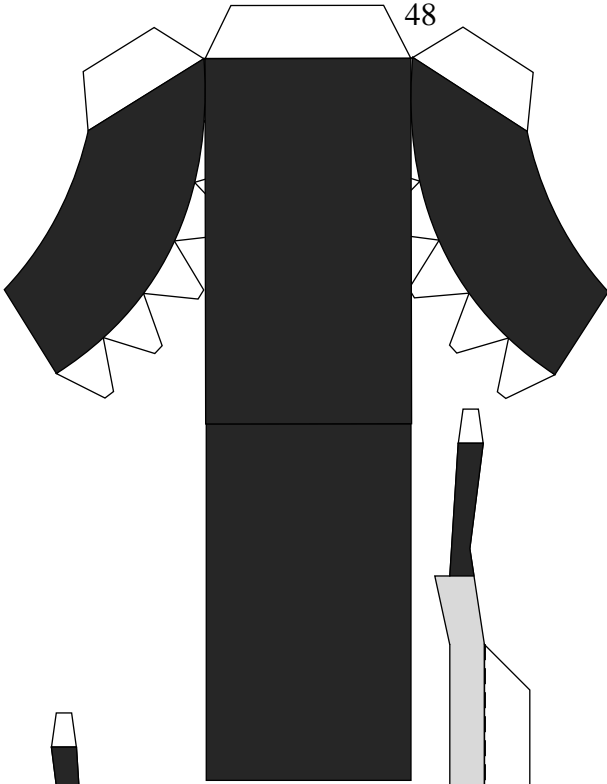

FENDER,REAR

YAMAHA

REAR BRAKE

COVER,SIDE

STAY,REAR

FRONT BRAKE CALIPER

Color version

REAR TIRE

FRONT TIRE

STEERING HANDLE

CYLINDER HEAD

SEAT-3