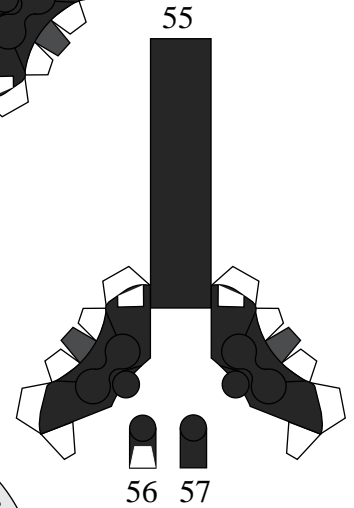

FENDER,REAR

YAMAHA

REAR BRAKE

COVER,SIDE

STAY,REAR

FRONT BRAKE CALIPER

Color version

REAR TIRE

FRONT TIRE

STEERING HANDLE

CYLINDER HEAD

SEAT-3