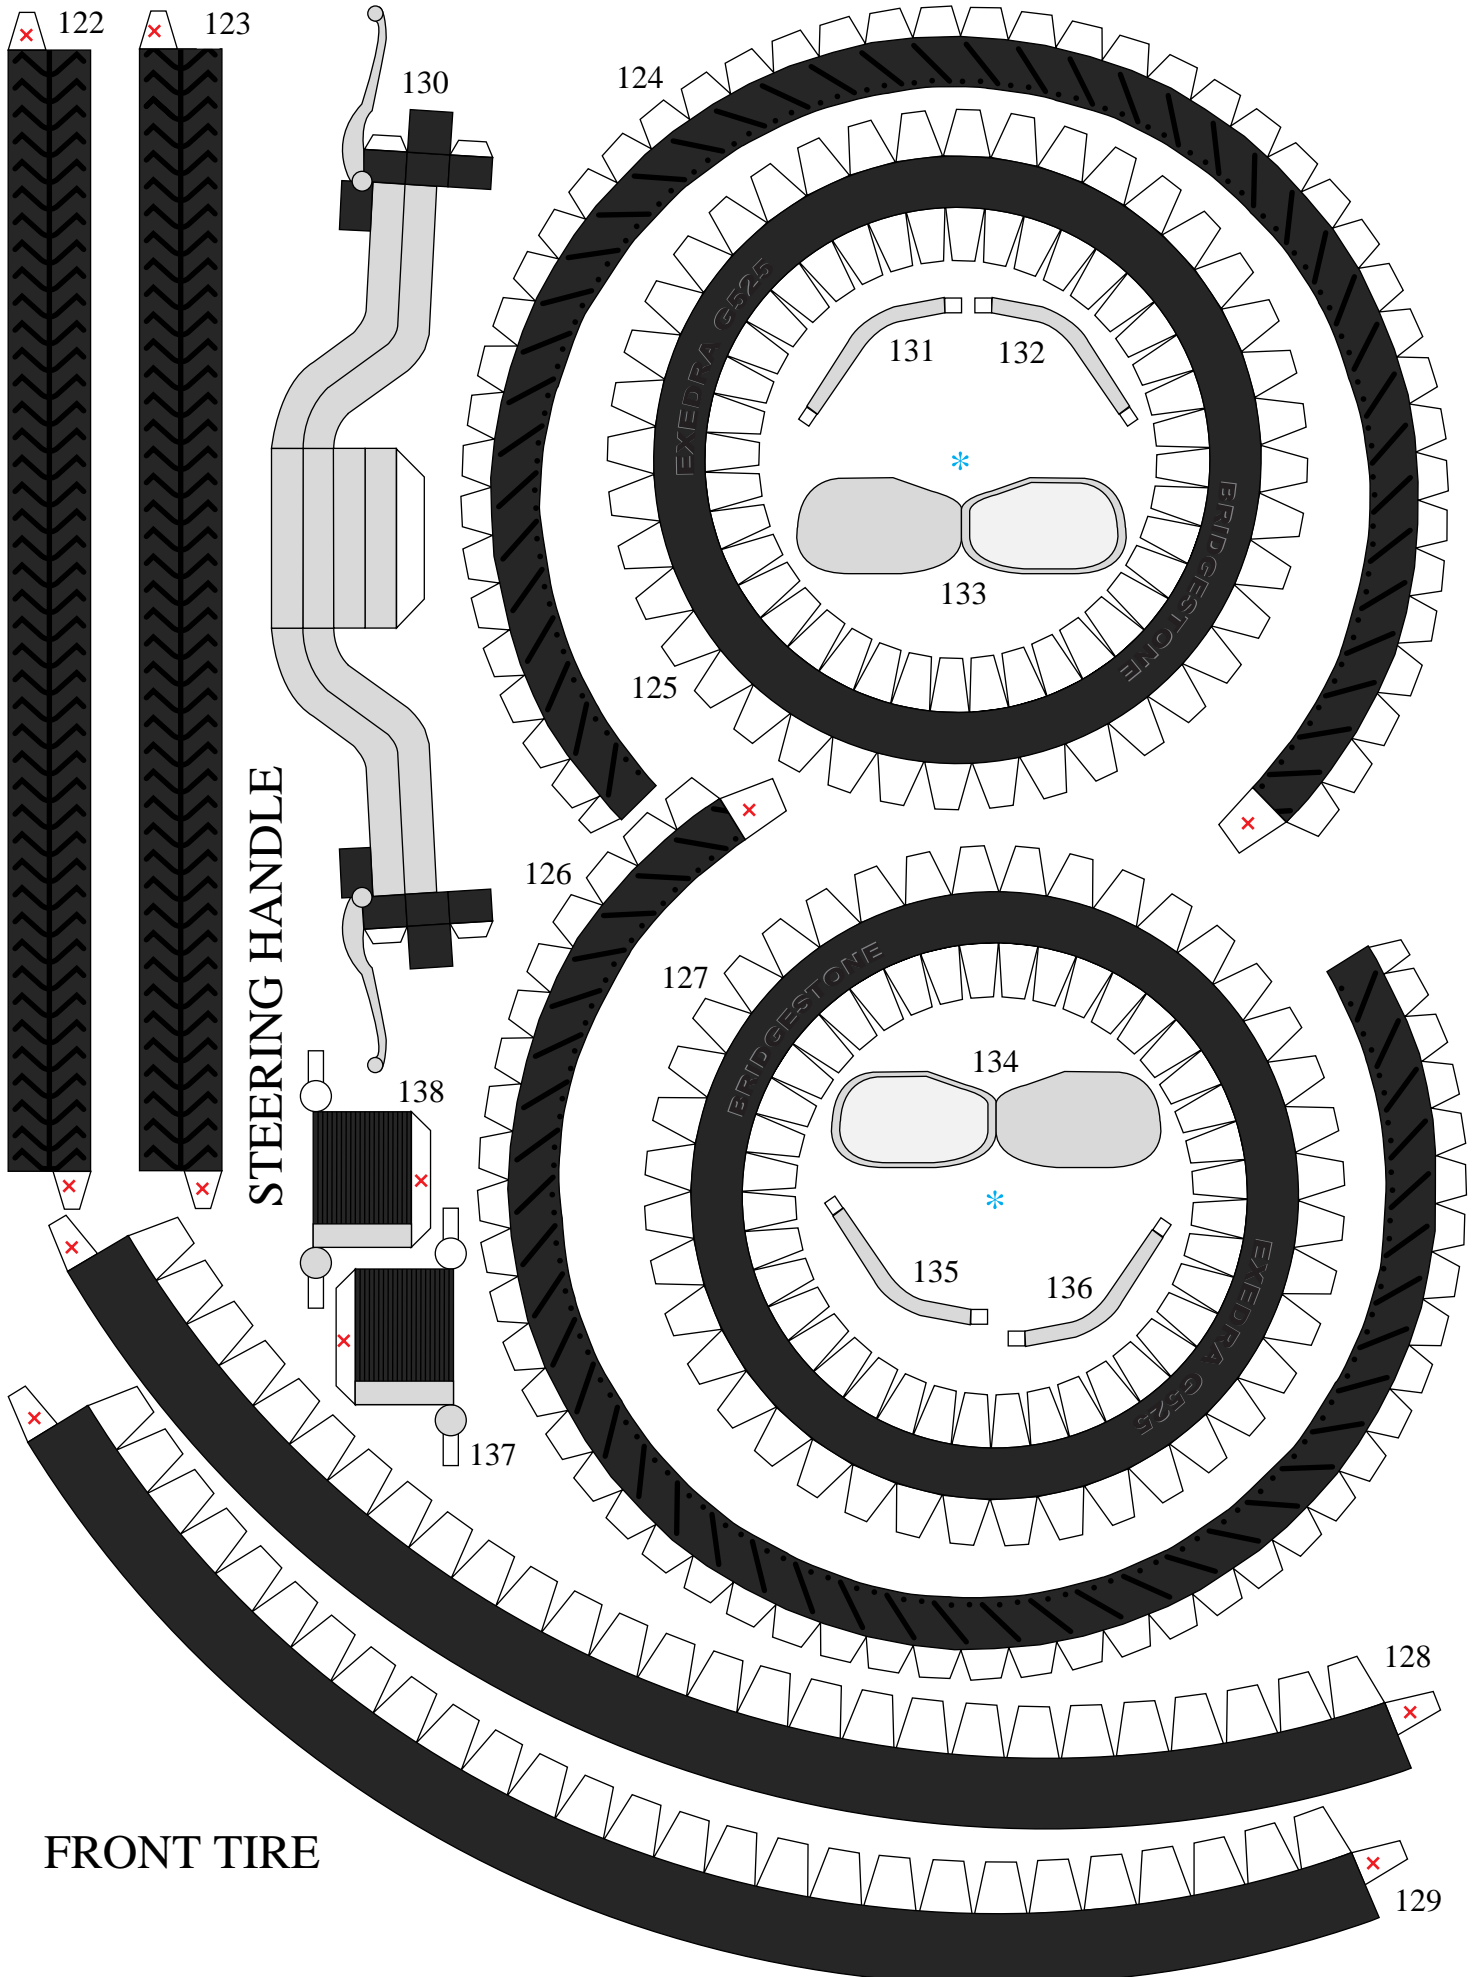

FENDER,REAR

YAMAHA

REAR BRAKE

COVER,SIDE

STAY,REAR

FRONT BRAKE CALIPER

Color version

REAR TIRE

FRONT TIRE

STEERING HANDLE

CYLINDER HEAD

SEAT-3