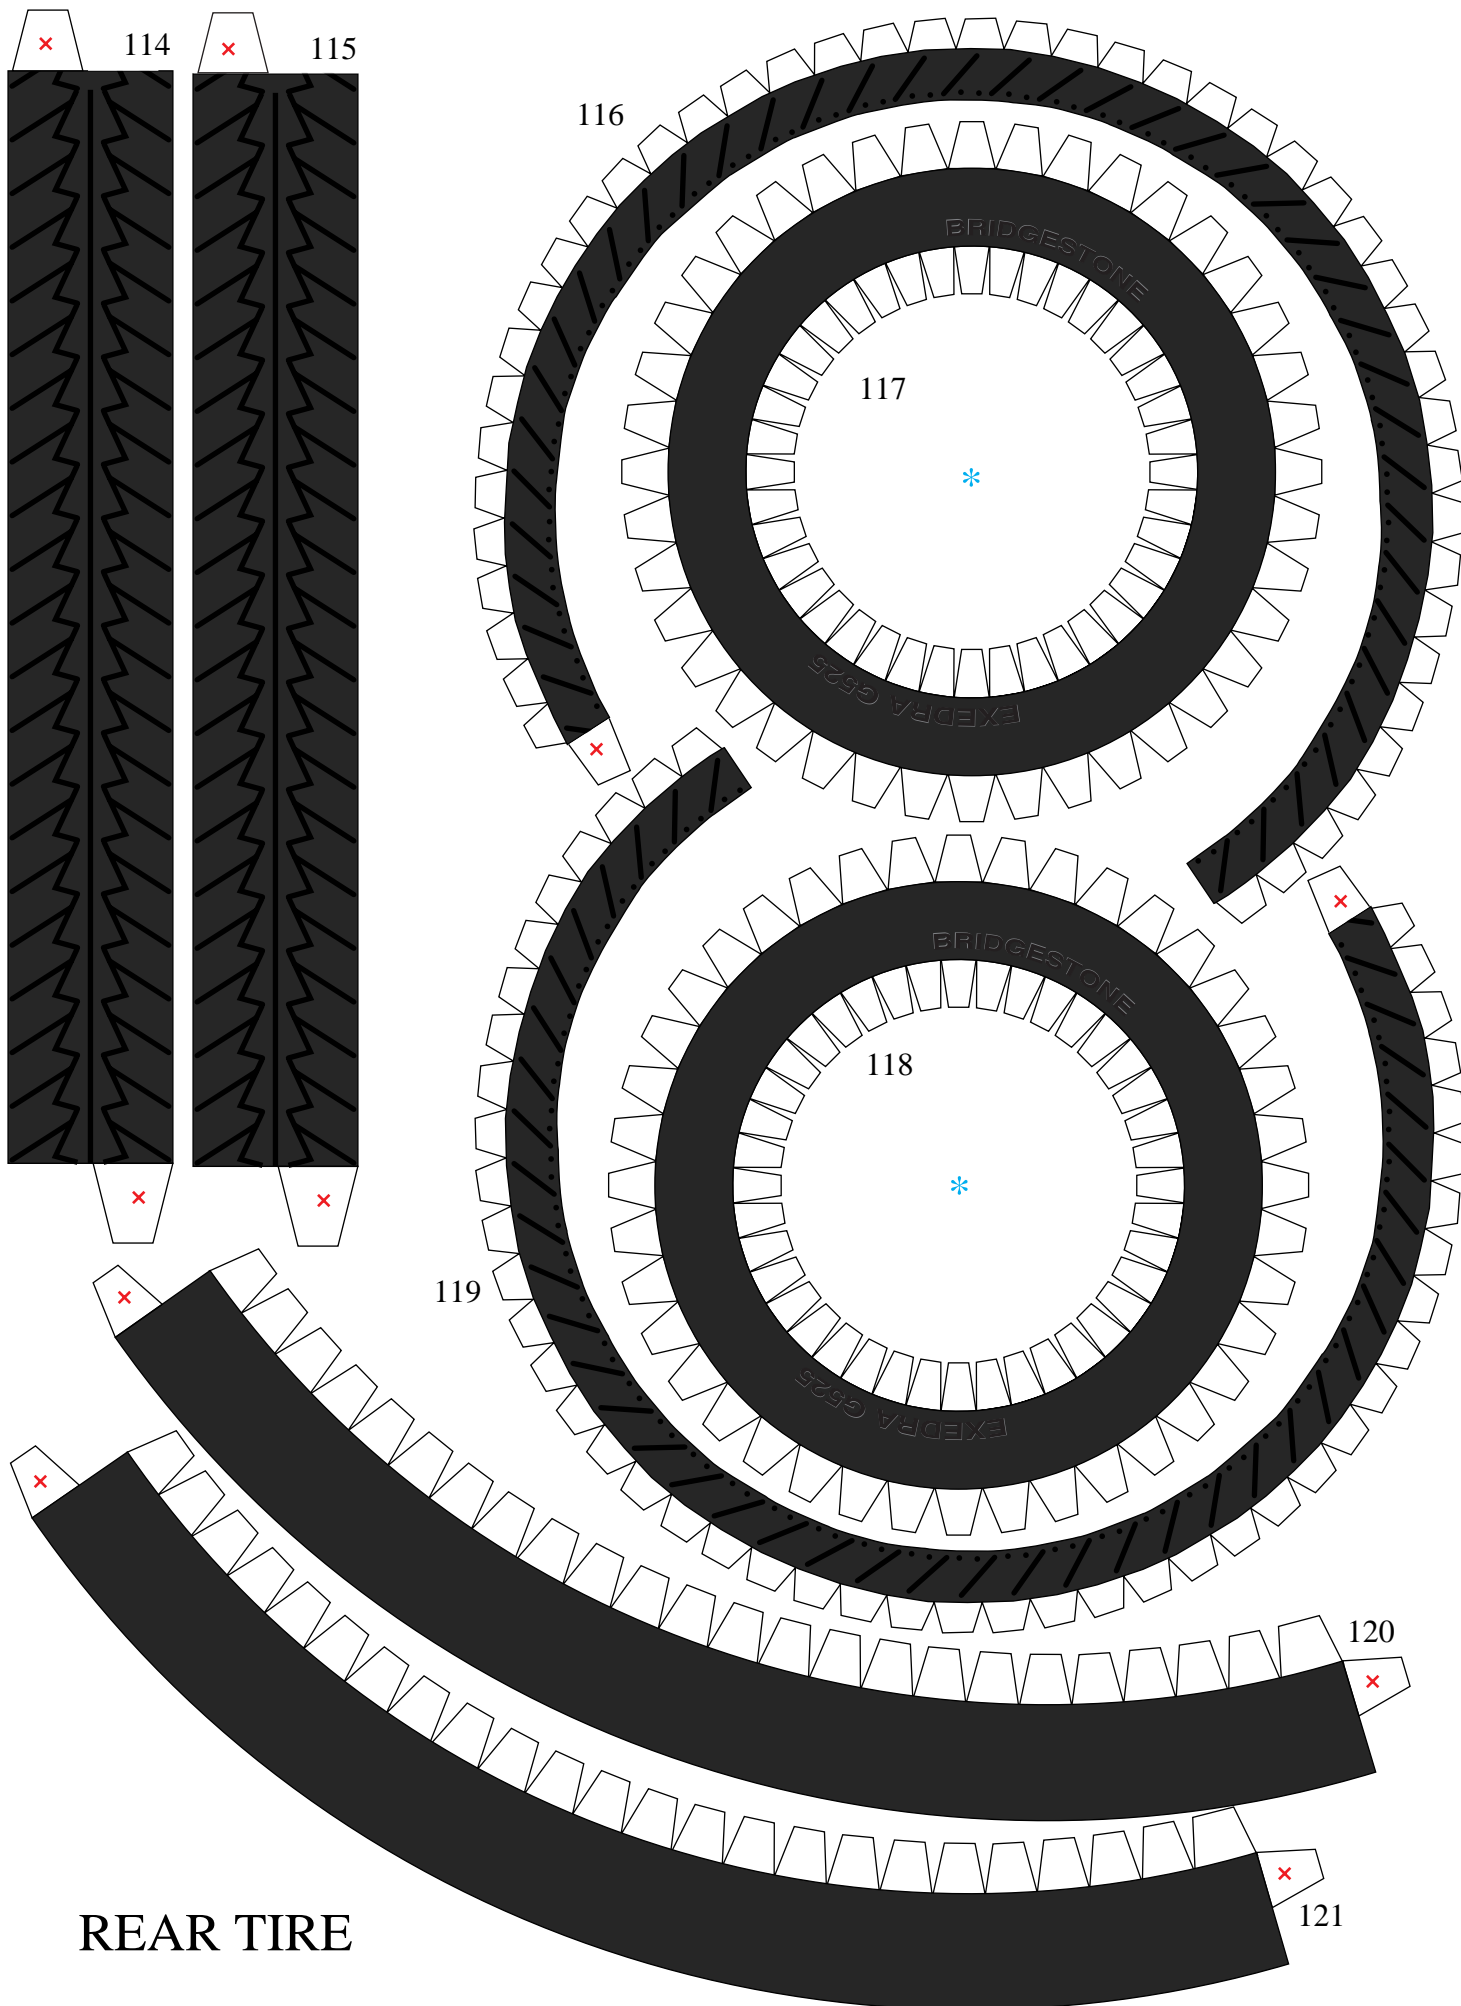

FENDER,REAR

YAMAHA

REAR BRAKE

COVER,SIDE

STAY,REAR

FRONT BRAKE CALIPER

Color version

REAR TIRE

FRONT TIRE

STEERING HANDLE

CYLINDER HEAD

SEAT-3