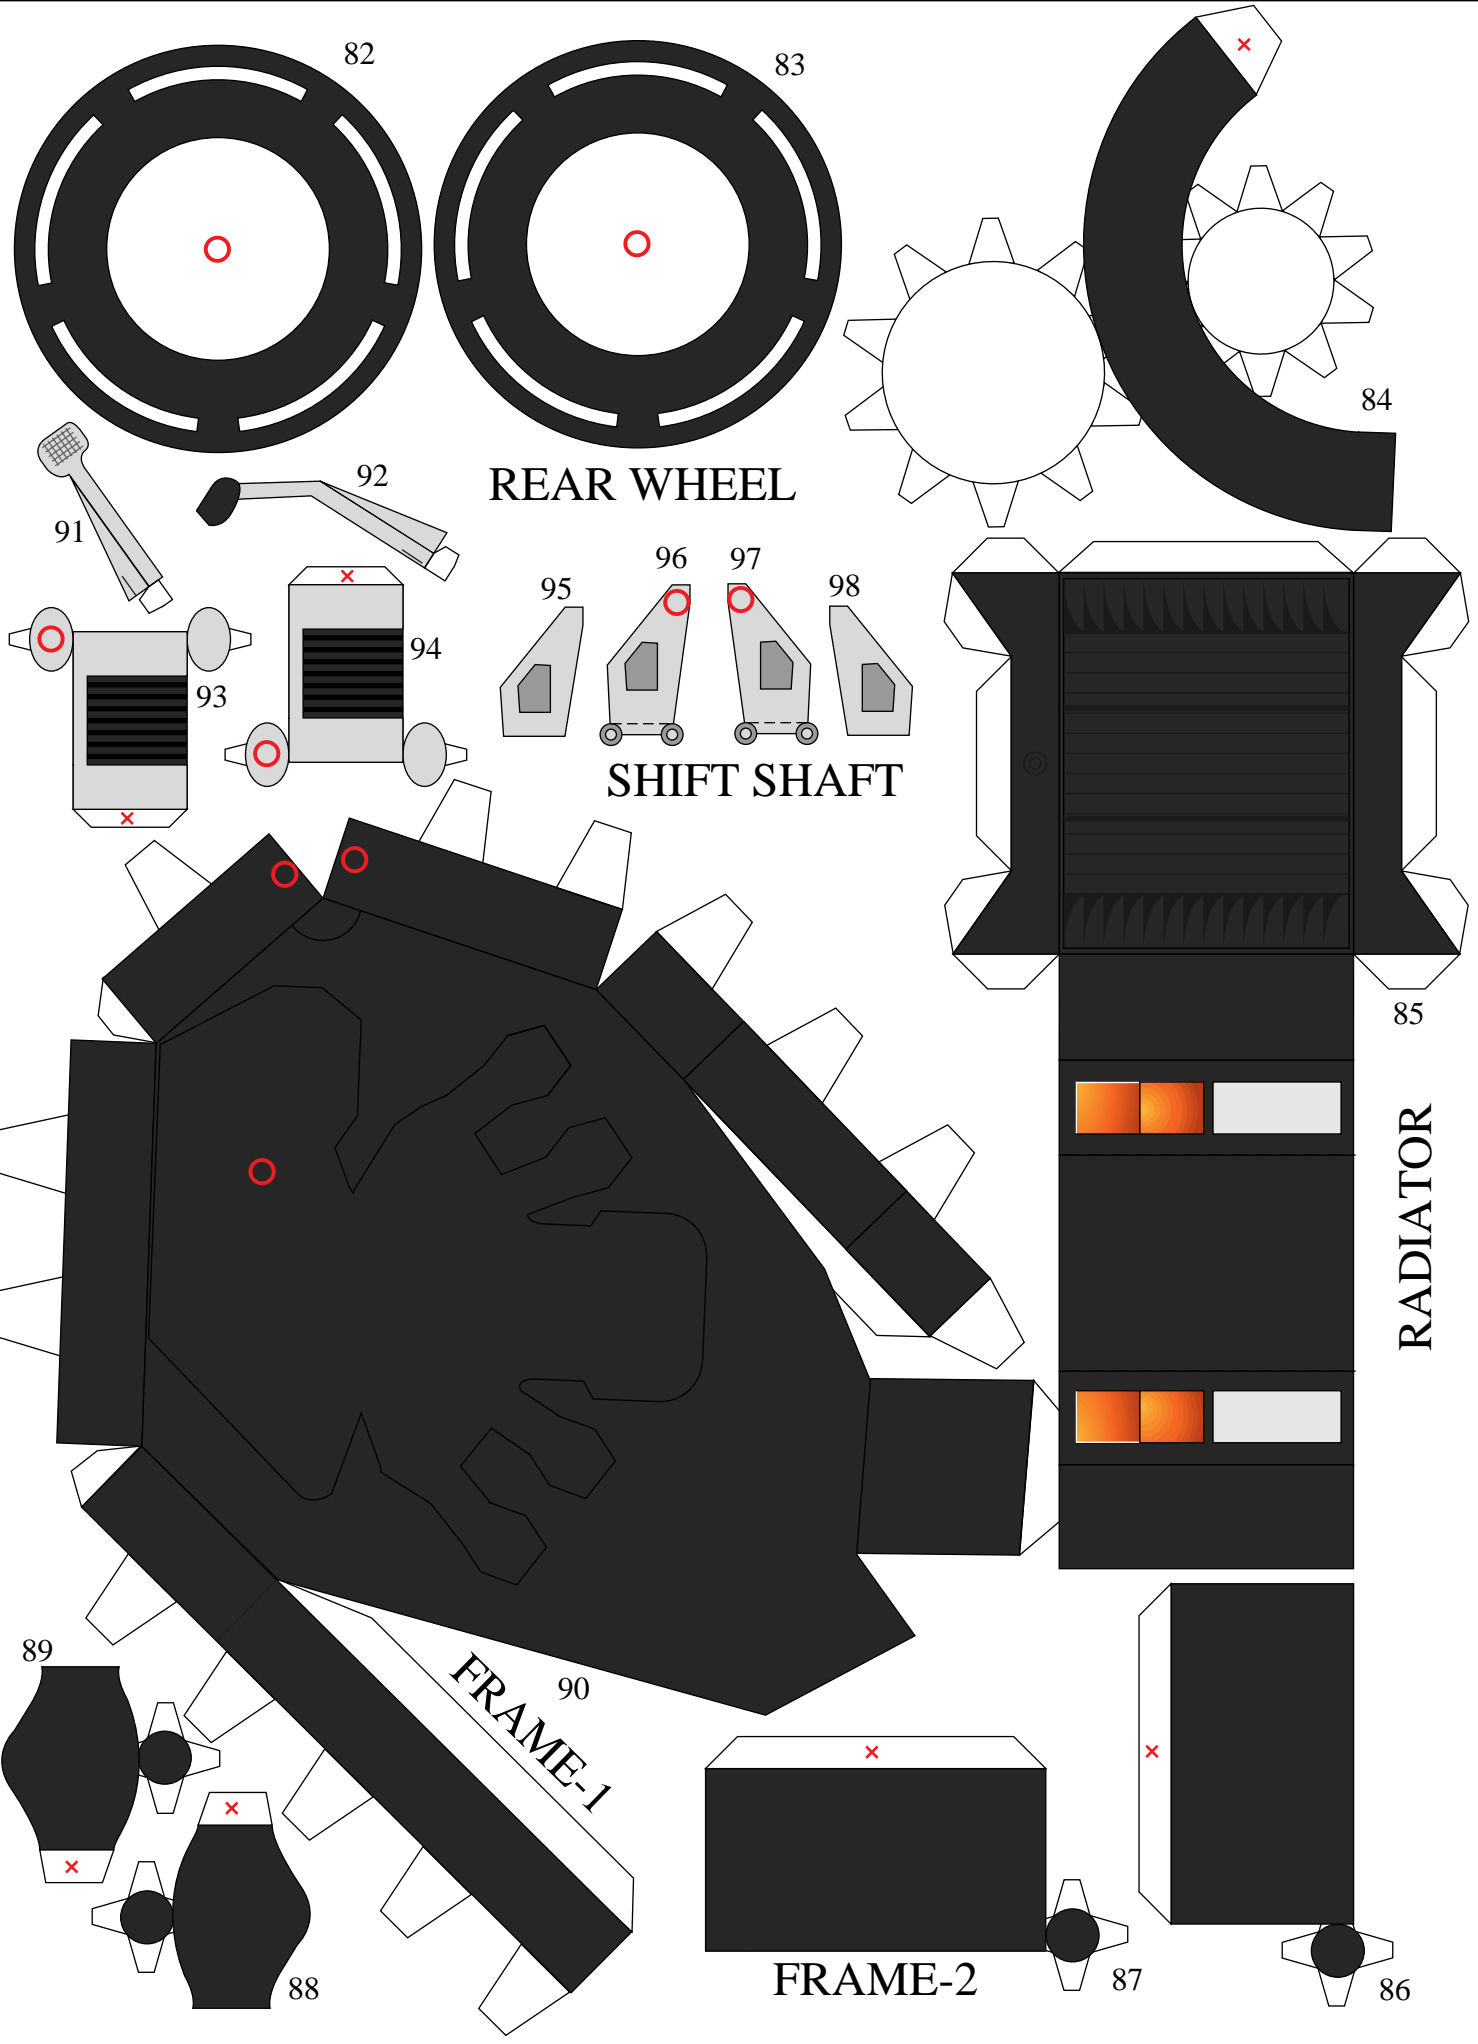

FENDER,REAR

YAMAHA

REAR BRAKE

COVER,SIDE

STAY,REAR

FRONT BRAKE CALIPER

Color version

REAR TIRE

FRONT TIRE

STEERING HANDLE

CYLINDER HEAD

SEAT-3