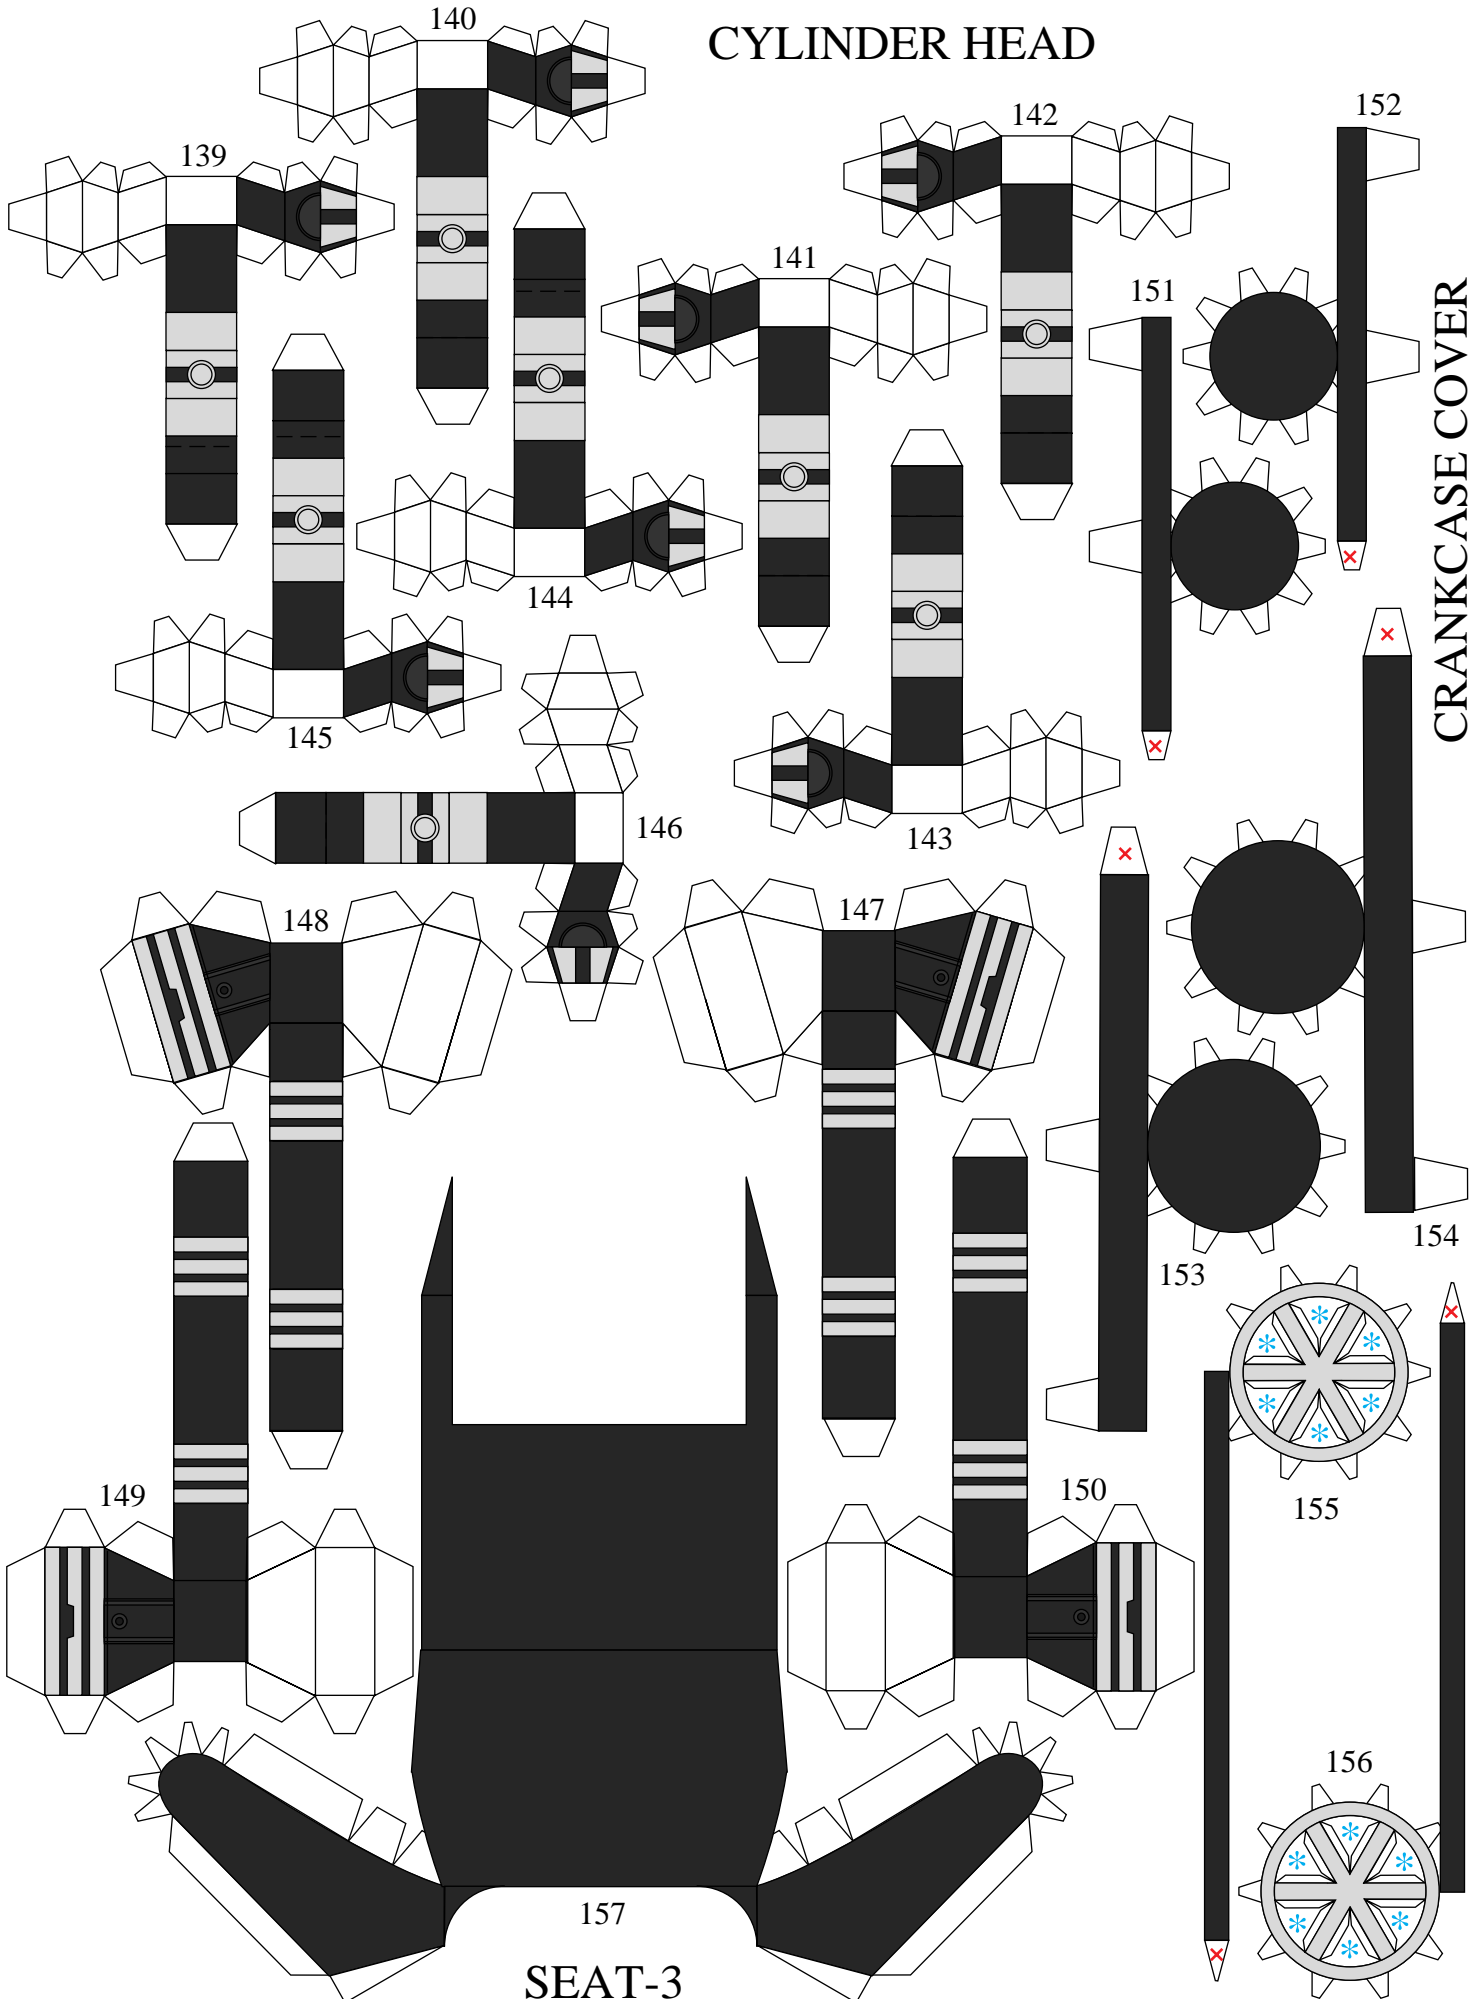

FENDER,REAR

YAMAHA

REAR BRAKE

COVER,SIDE

STAY,REAR

FRONT BRAKE CALIPER

Color version

REAR TIRE

FRONT TIRE

STEERING HANDLE

CYLINDER HEAD

SEAT-3