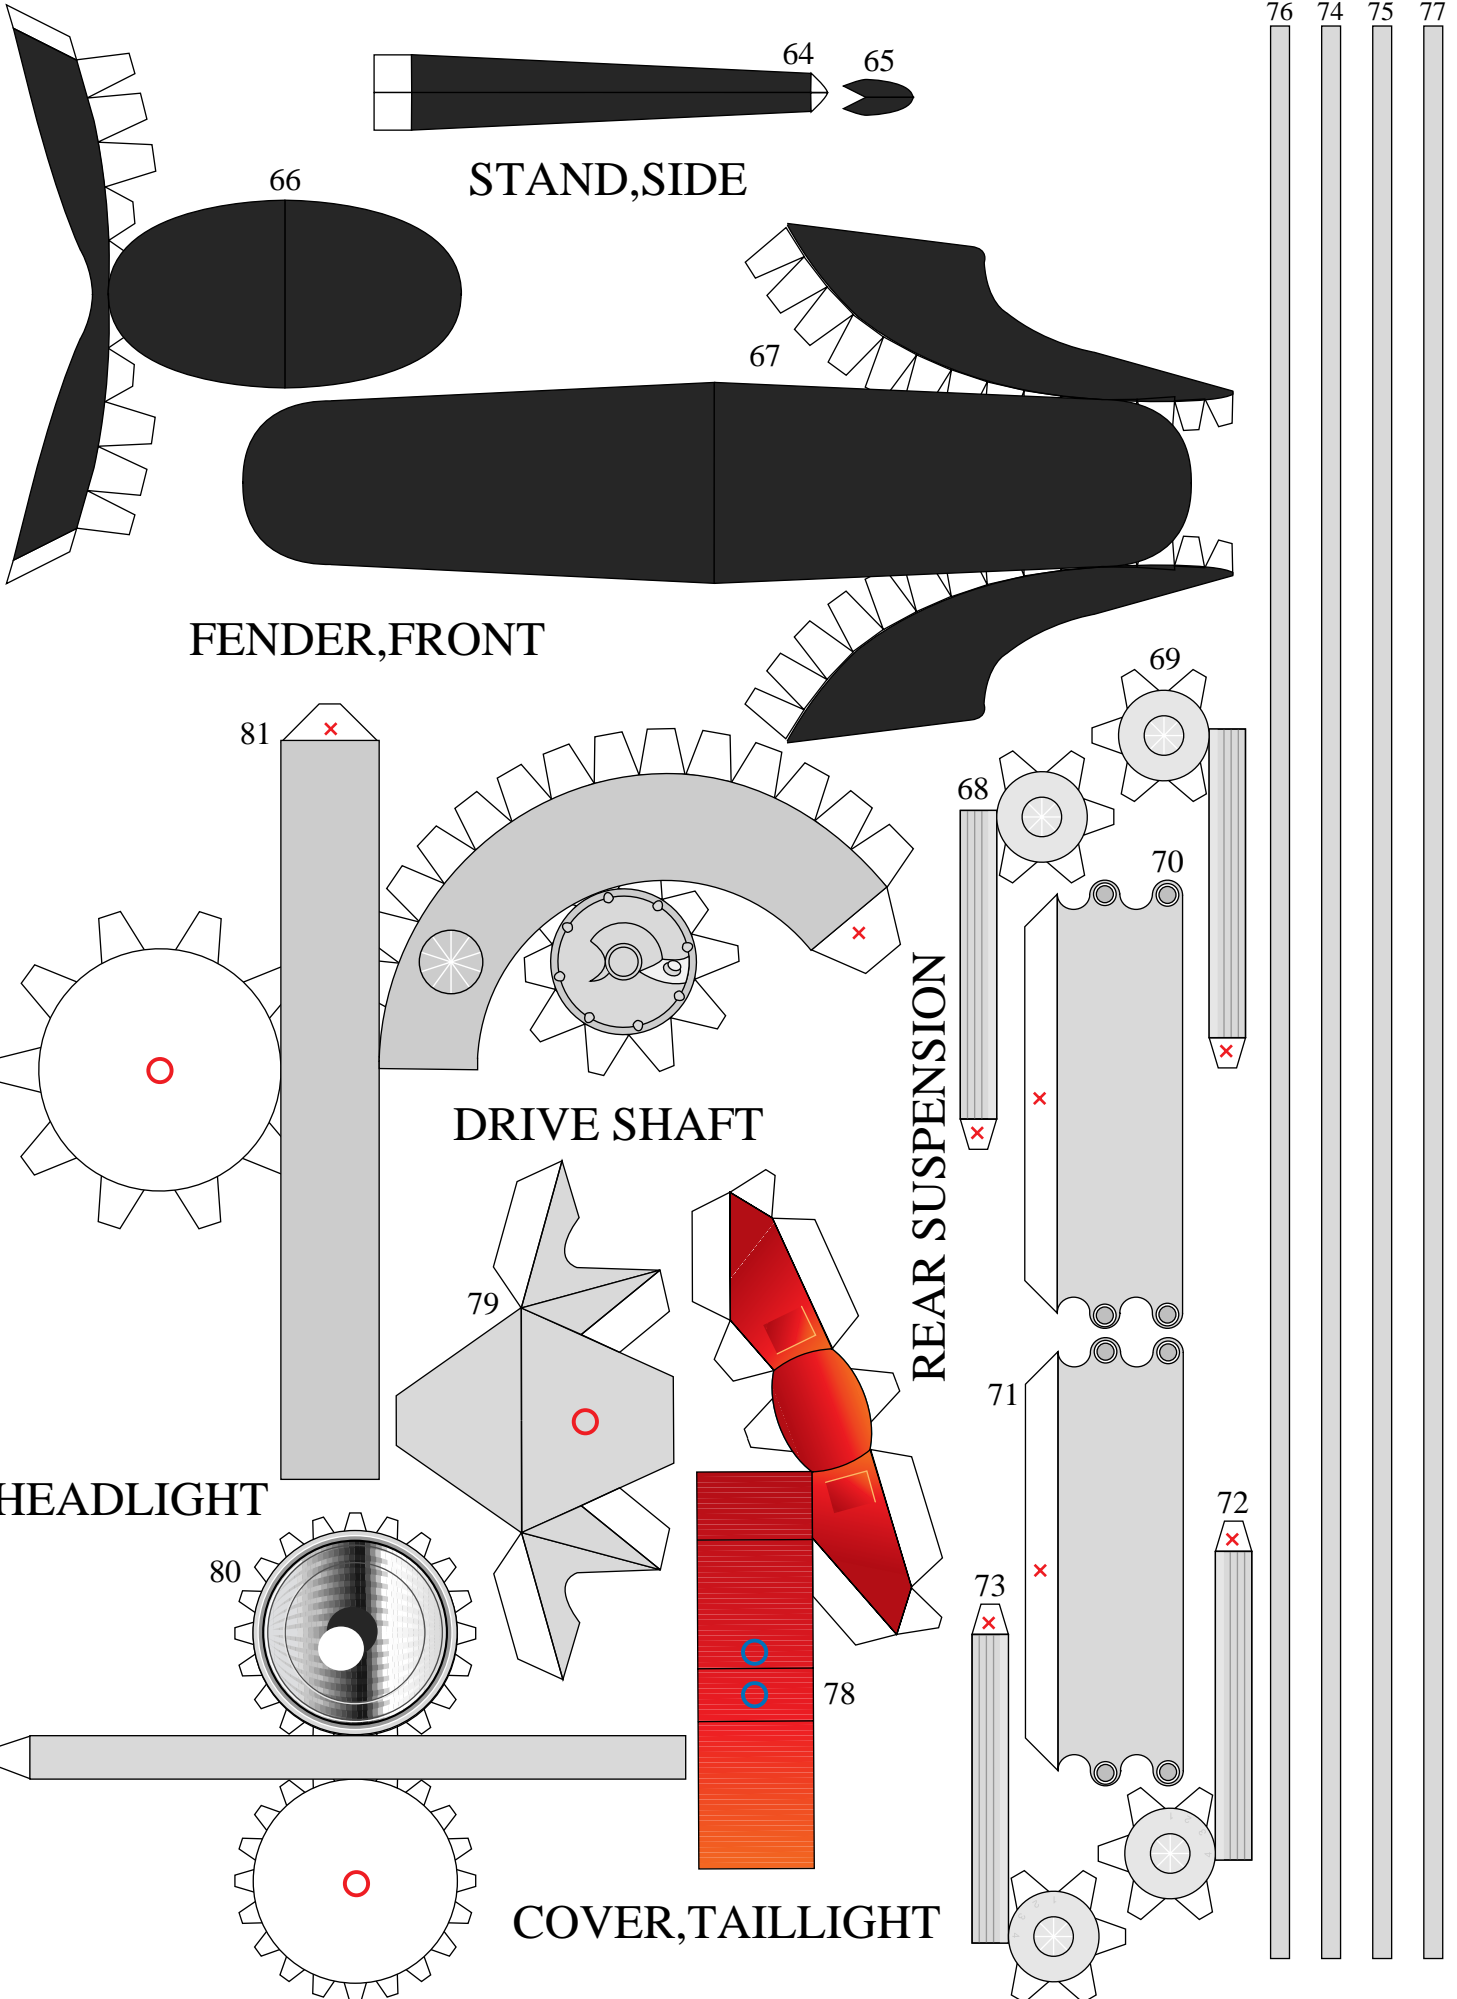

FENDER,REAR

YAMAHA

REAR BRAKE

COVER,SIDE

STAY,REAR

FRONT BRAKE CALIPER

Color version

REAR TIRE

FRONT TIRE

STEERING HANDLE

CYLINDER HEAD

SEAT-3