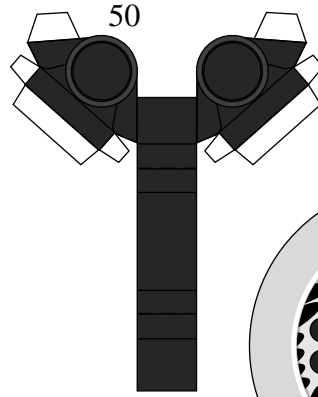

FENDER,REAR

YAMAHA

REAR BRAKE

COVER,SIDE

STAY,REAR

FRONT BRAKE CALIPER

Color version

REAR TIRE

FRONT TIRE

STEERING HANDLE

CYLINDER HEAD

SEAT-3