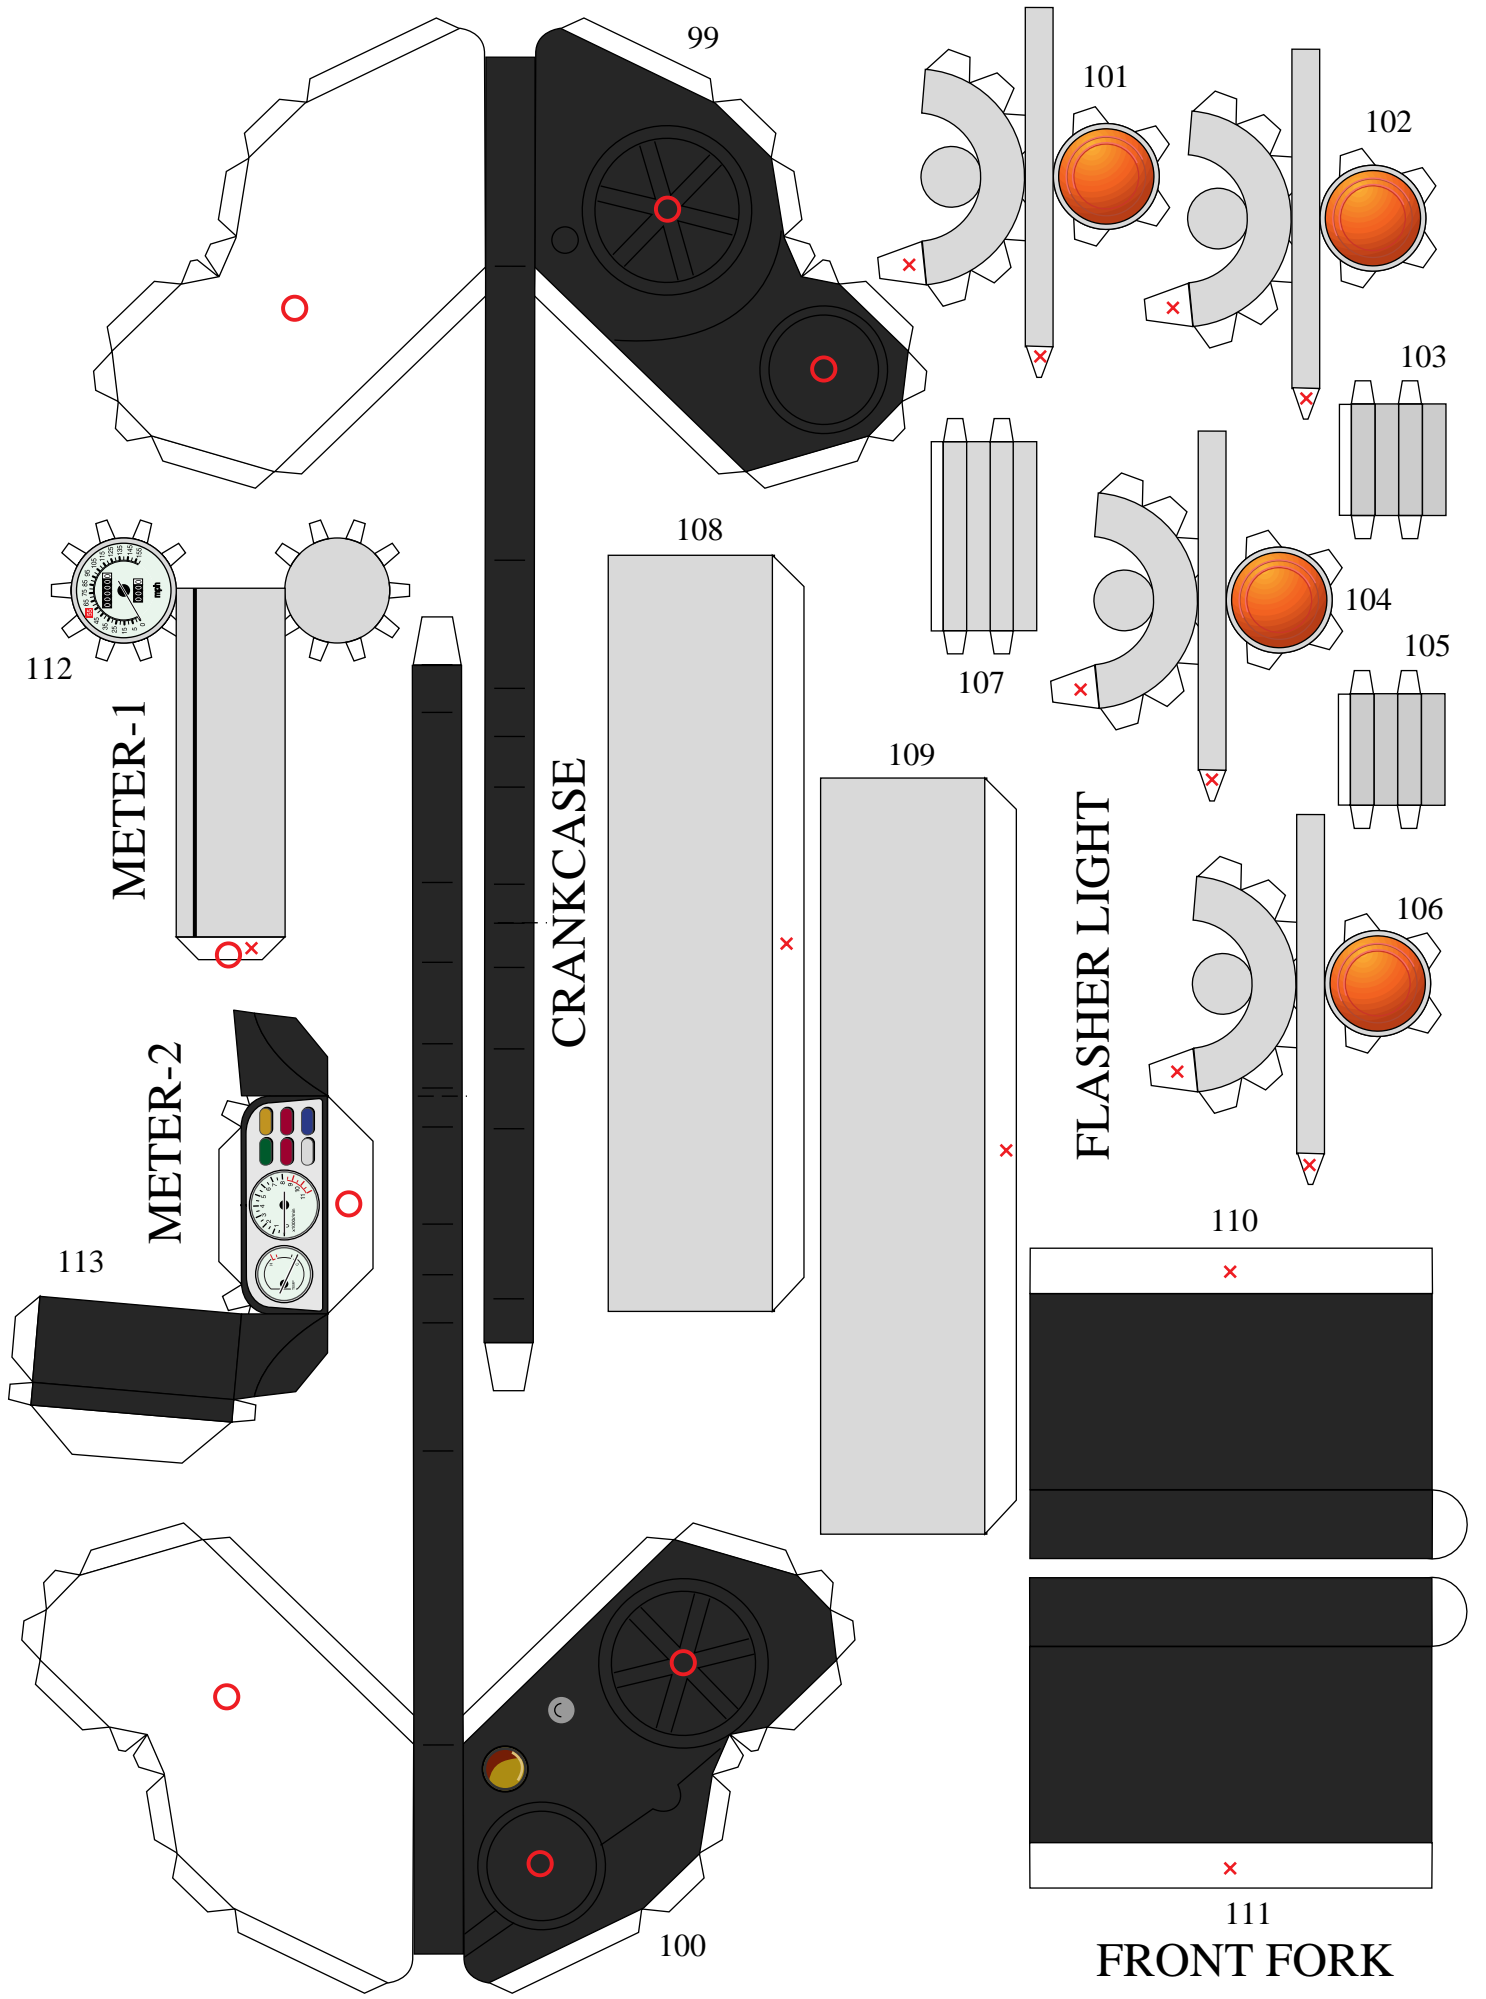

FENDER,REAR

YAMAHA

REAR BRAKE

COVER,SIDE

STAY,REAR

FRONT BRAKE CALIPER

Color version

REAR TIRE

FRONT TIRE

STEERING HANDLE

CYLINDER HEAD

SEAT-3