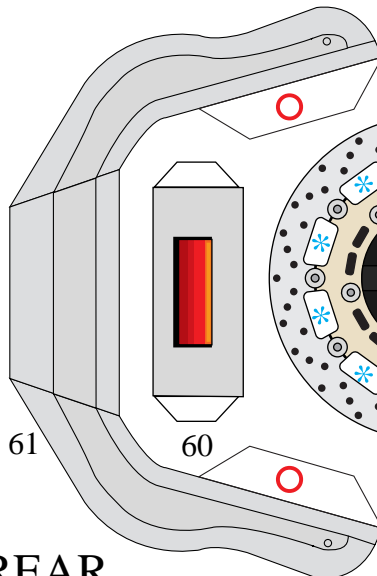

FENDER,REAR

YAMAHA

REAR BRAKE

COVER,SIDE

STAY,REAR

FRONT BRAKE CALIPER

Color version

REAR TIRE

FRONT TIRE

STEERING HANDLE

CYLINDER HEAD

SEAT-3