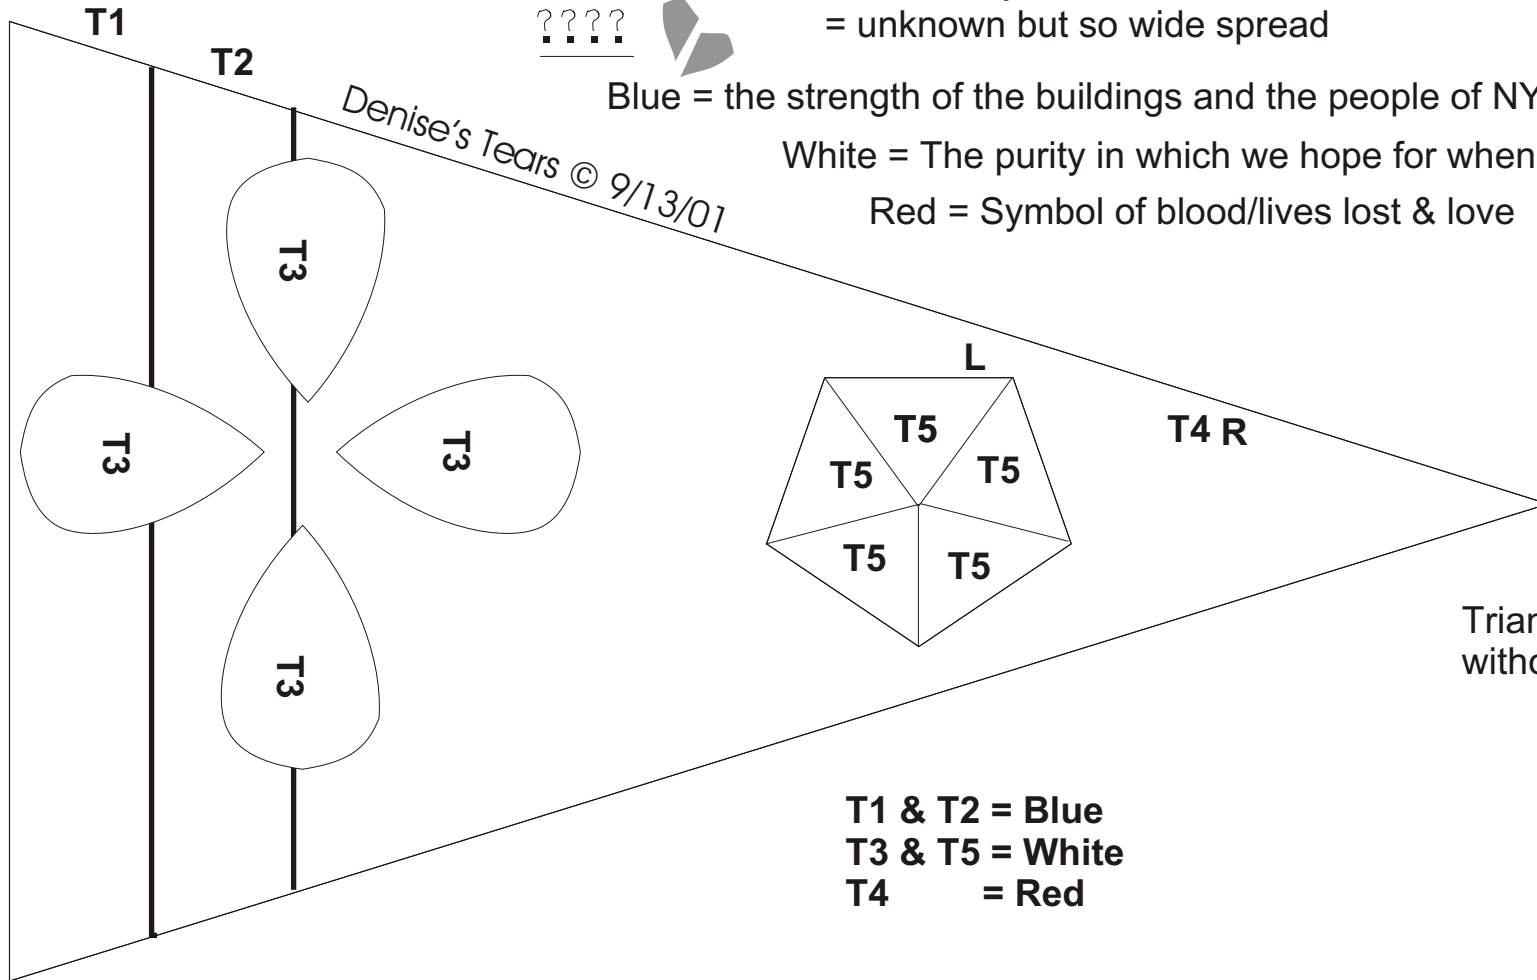

Print Test  
This box should  
measure 1" x 1"  
when page is printed

Cut Red ① 7 1/2" W x 5 1/2" H

Blue ② 1 1/2" W x 5 3/4" H

Blue ③ 1 1/2" W x 6 1/2" H

Add  
Seam  
Allowance  
cut 4

Set this one in

Print Test  
 This box should  
 measure 1" x 1"  
 when page is printed

4 planes = 4 tears  
 2 towers = 2 blue pieces  
 1 pentagon = 5 silver/white pieces (pieces applied on)  
 1 nation = 1 triangle as a whole  
 \_\_\_\_\_ lives = too many ☹️  
 ????? = unknown but so wide spread

Blue = the strength of the buildings and the people of NY, USA & the world

White = The purity in which we hope for when we cry

Red = Symbol of blood/lives lost & love

*Denise's Tears © 9/13/01*

Triangle size = 5" x 8"  
 without seam allowance

**T1 & T2 = Blue**  
**T3 & T5 = White**  
**T4 = Red**