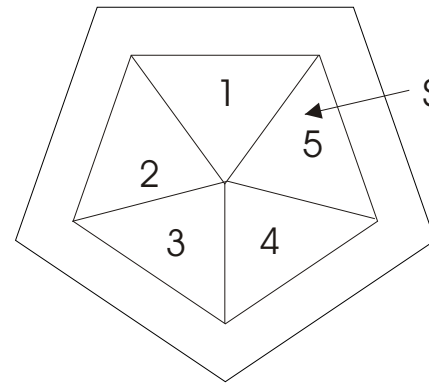

Print Test  
This box should  
measure 1" x 1"  
when page is printed

Cut Red ① 7 1/2" W x 5 1/2" H

Blue ② 1 1/2" W x 5 3/4" H

Blue ③ 1 1/2" W x 6 1/2" H

Add  
Seam  
Allowance  
cut 4

Set this one in

Print Test  
 This box should  
 measure 1" x 1"  
 when page is printed

4 planes = 4 tears  
 2 towers = 2 blue pieces  
 1 pentagon = 5 silver/white pieces (pieces applied on)  
 1 nation = 1 triangle as a whole  
 \_\_\_\_\_ lives = too many ☹️  
 ????? = unknown but so wide spread

Blue = the strength of the buildings and the people of NY, USA & the world

White = The purity in which we hope for when we cry

Red = Symbol of blood/lives lost & love

*Denise's Tears © 9/13/01*

Triangle size = 5" x 8"  
 without seam allowance

**T1 & T2 = Blue**  
**T3 & T5 = White**  
**T4 = Red**