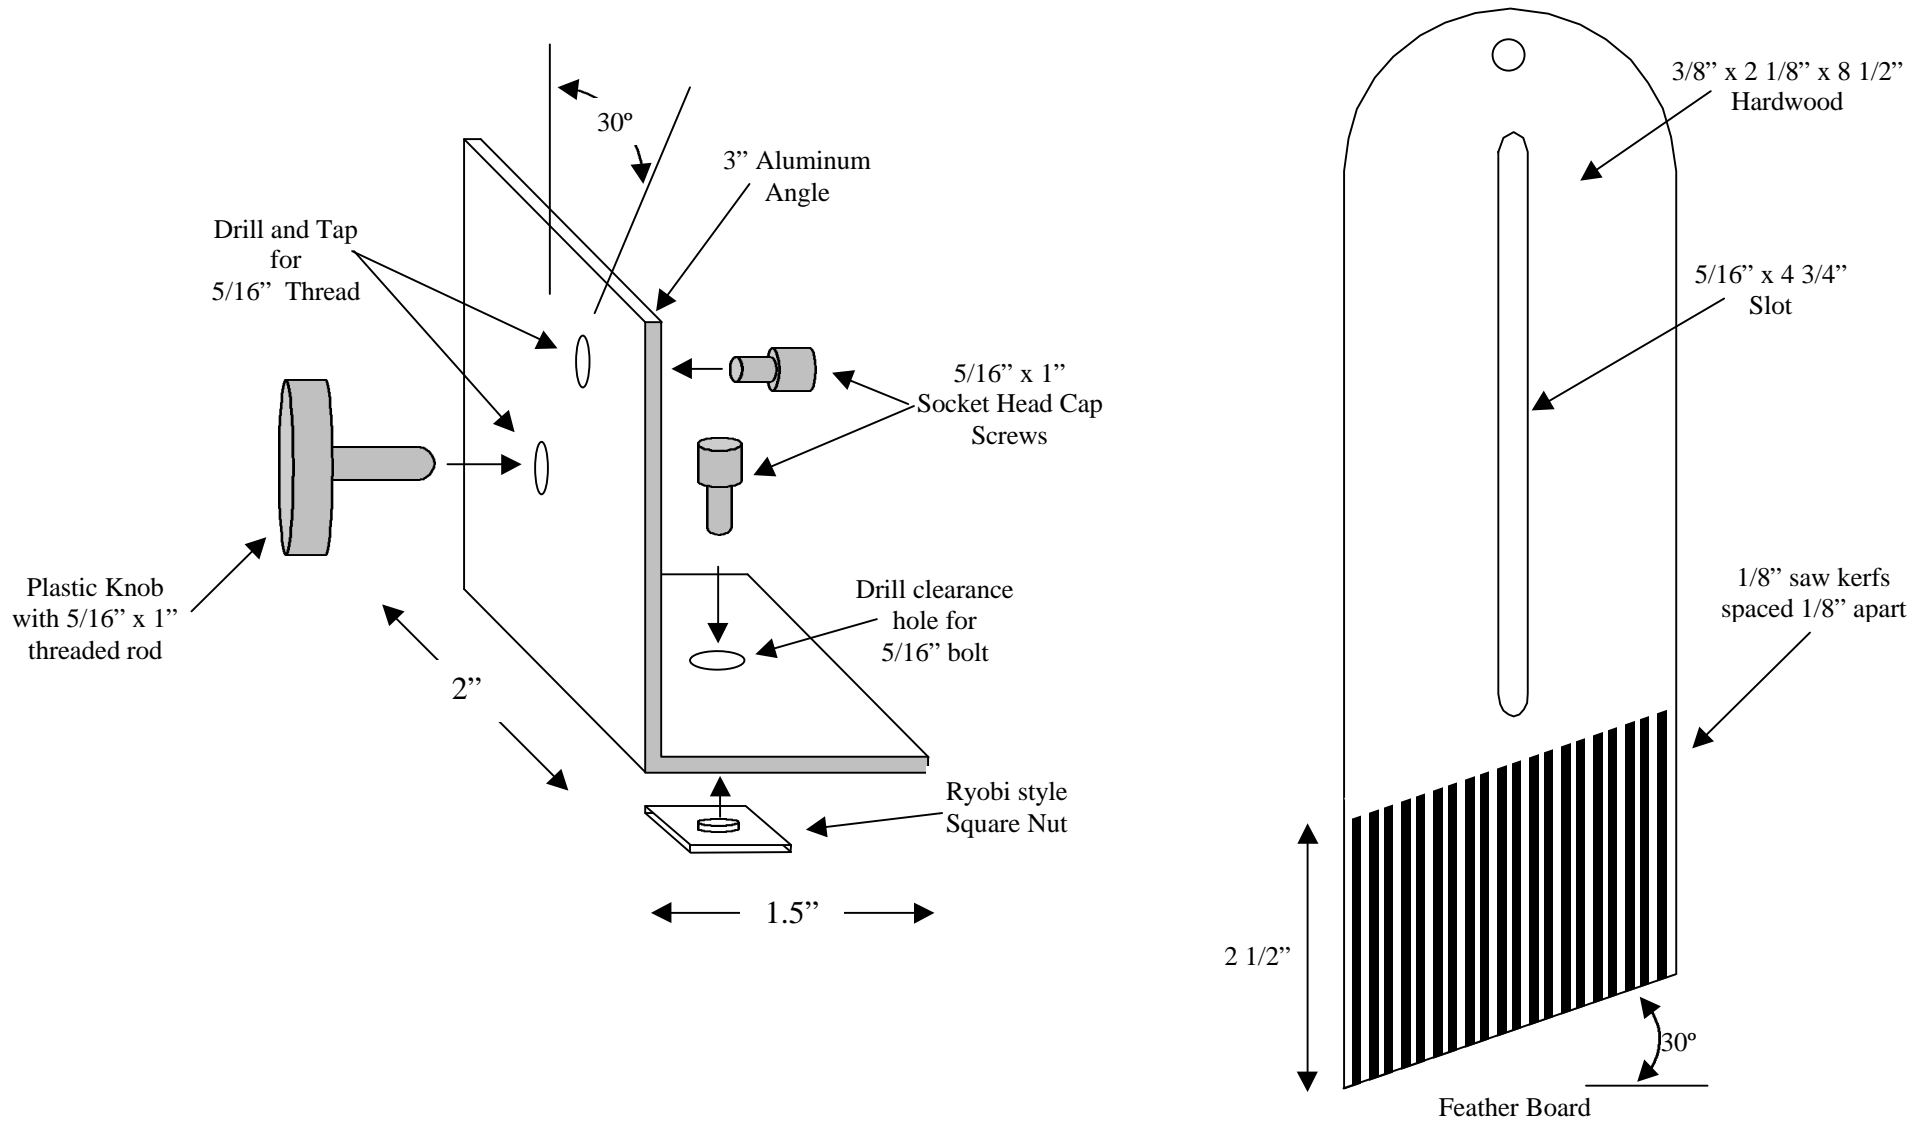

Feather Board Holder for Ryobi BT3000 Table Saw

Feather Board Holder for Ryobi BT3000 Table Saw

USE AT YOUR OWN RISK, THIS DRAWING IS FOR DISCUSSION PURPOSES ONLY

1 of 2

DJM 12/99 (<http://www.geocities.com/Heartland/Pointe/2039>)