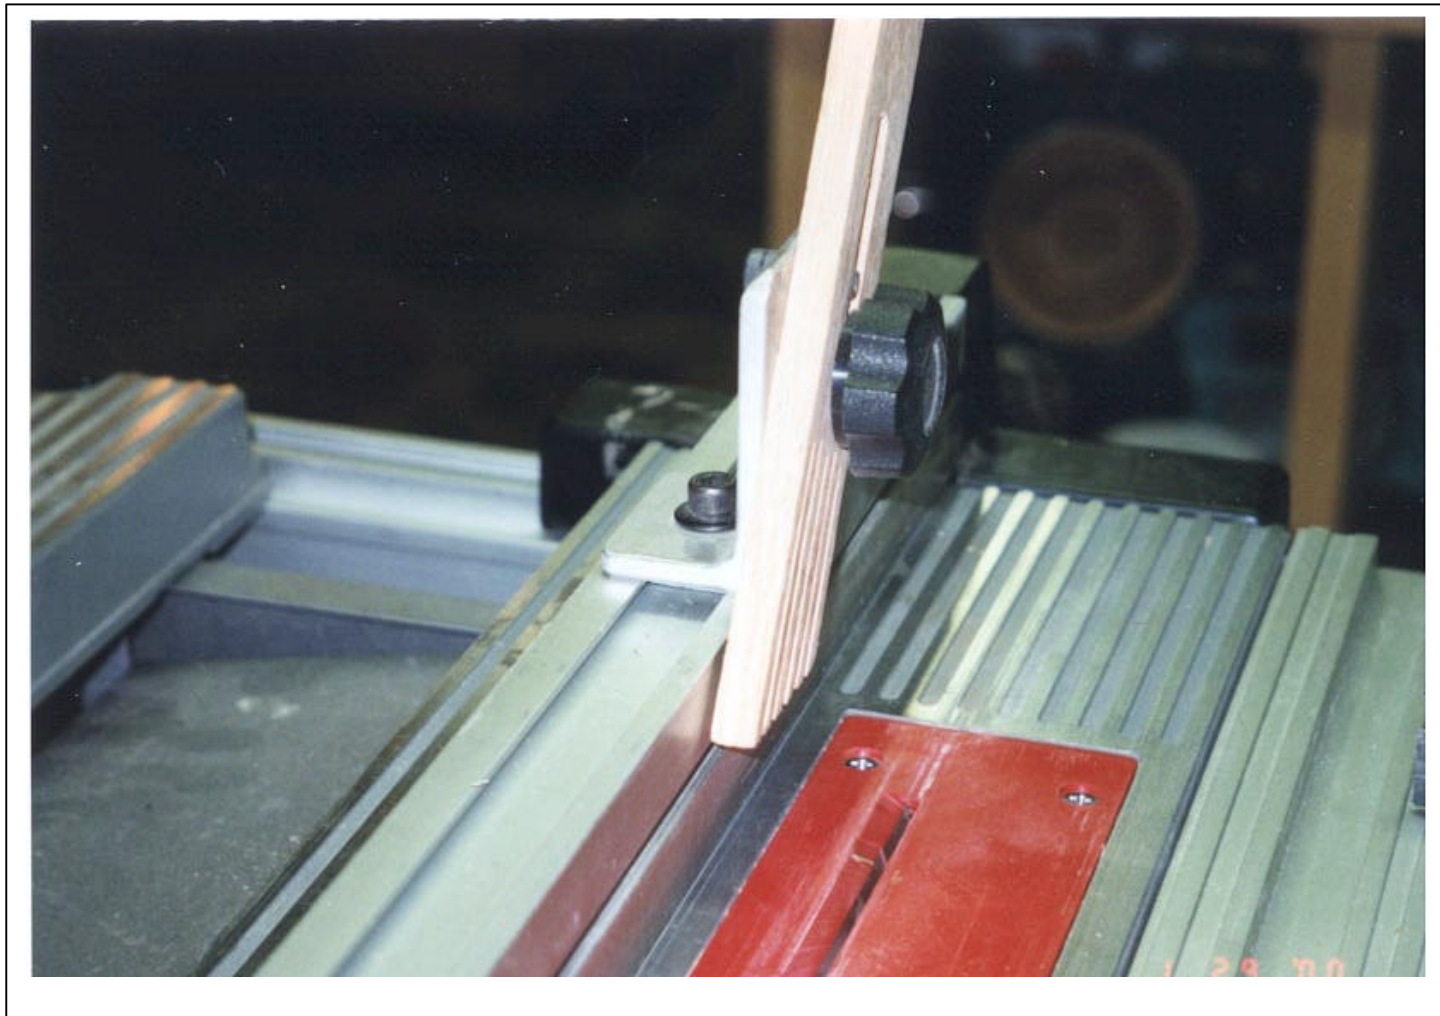

Feather Board Holder for Ryobi BT3000 Table Saw

Feather Board Holder for Ryobi BT3000 Table Saw

USE AT YOUR OWN RISK, THIS DRAWING IS FOR DISCUSSION PURPOSES ONLY

1 of 2

DJM 12/99 (<http://www.geocities.com/Heartland/Pointe/2039>)