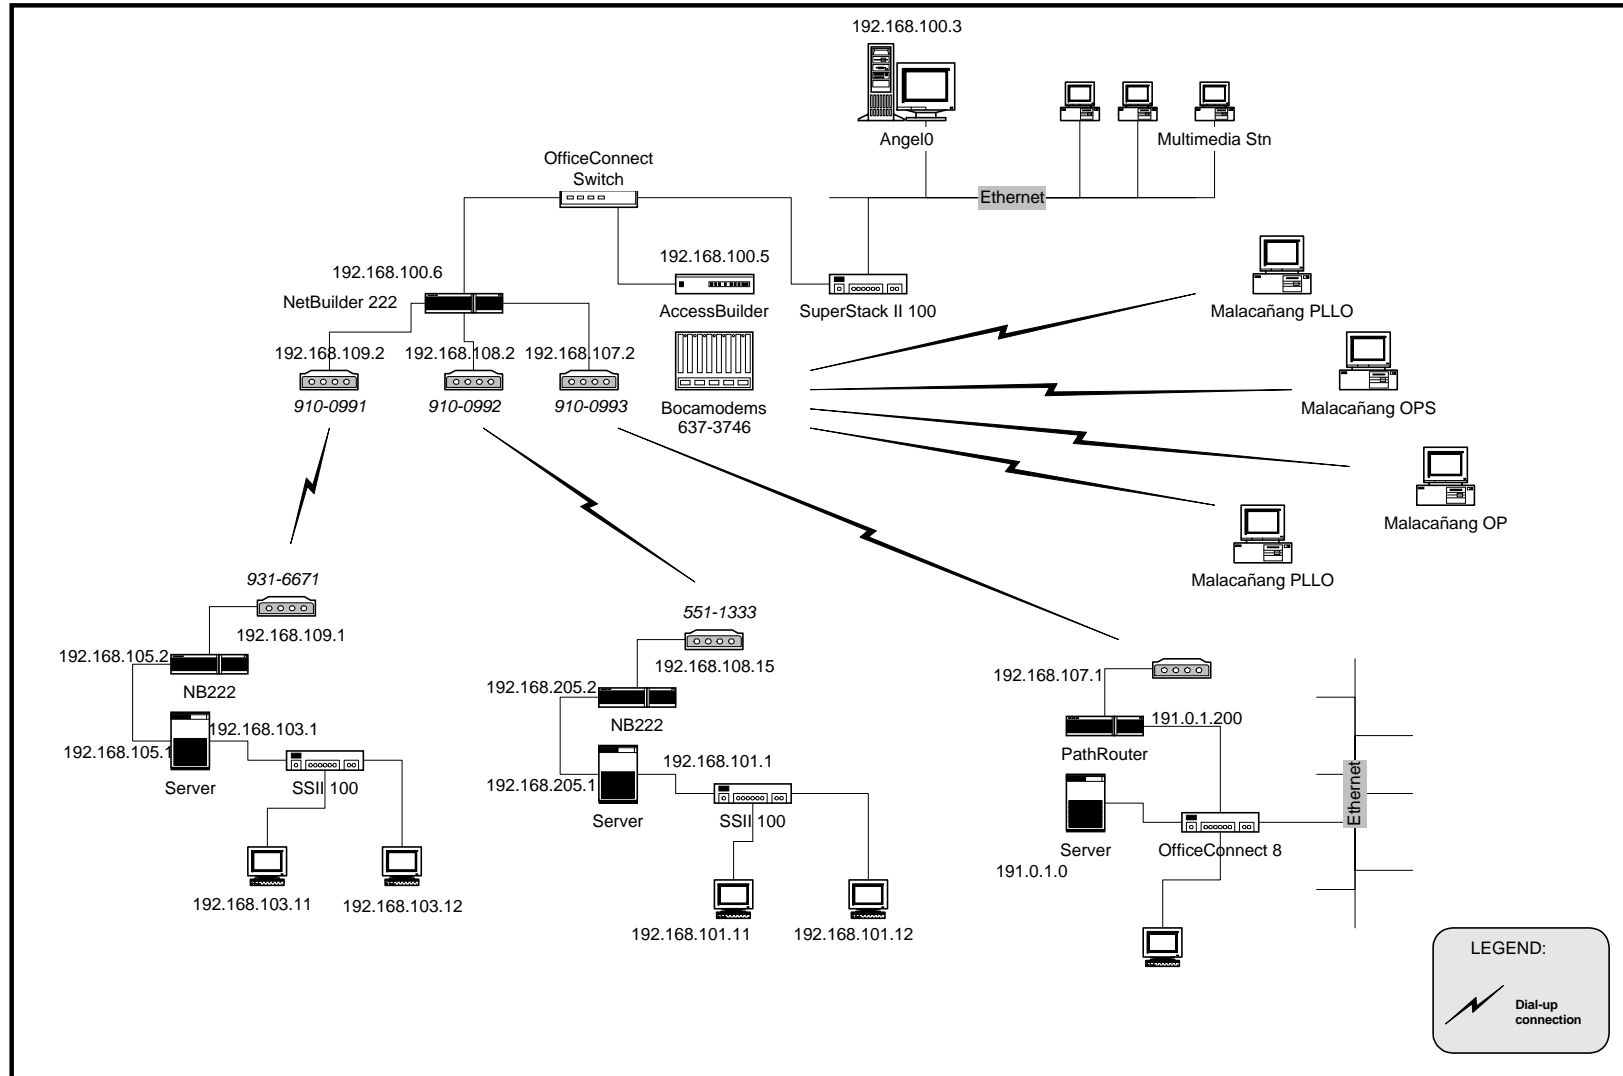

ANGEL PROJECT NETWORK DIAGRAM

<p>ANGEL PROJECT NAME OF PROJECT</p>		<p>JON L. COBICO 02.10.99 PREPARED BY:</p>
<p>LEDAC CUSTOMER</p>		<p>Proposed WAN solution REMARKS</p>