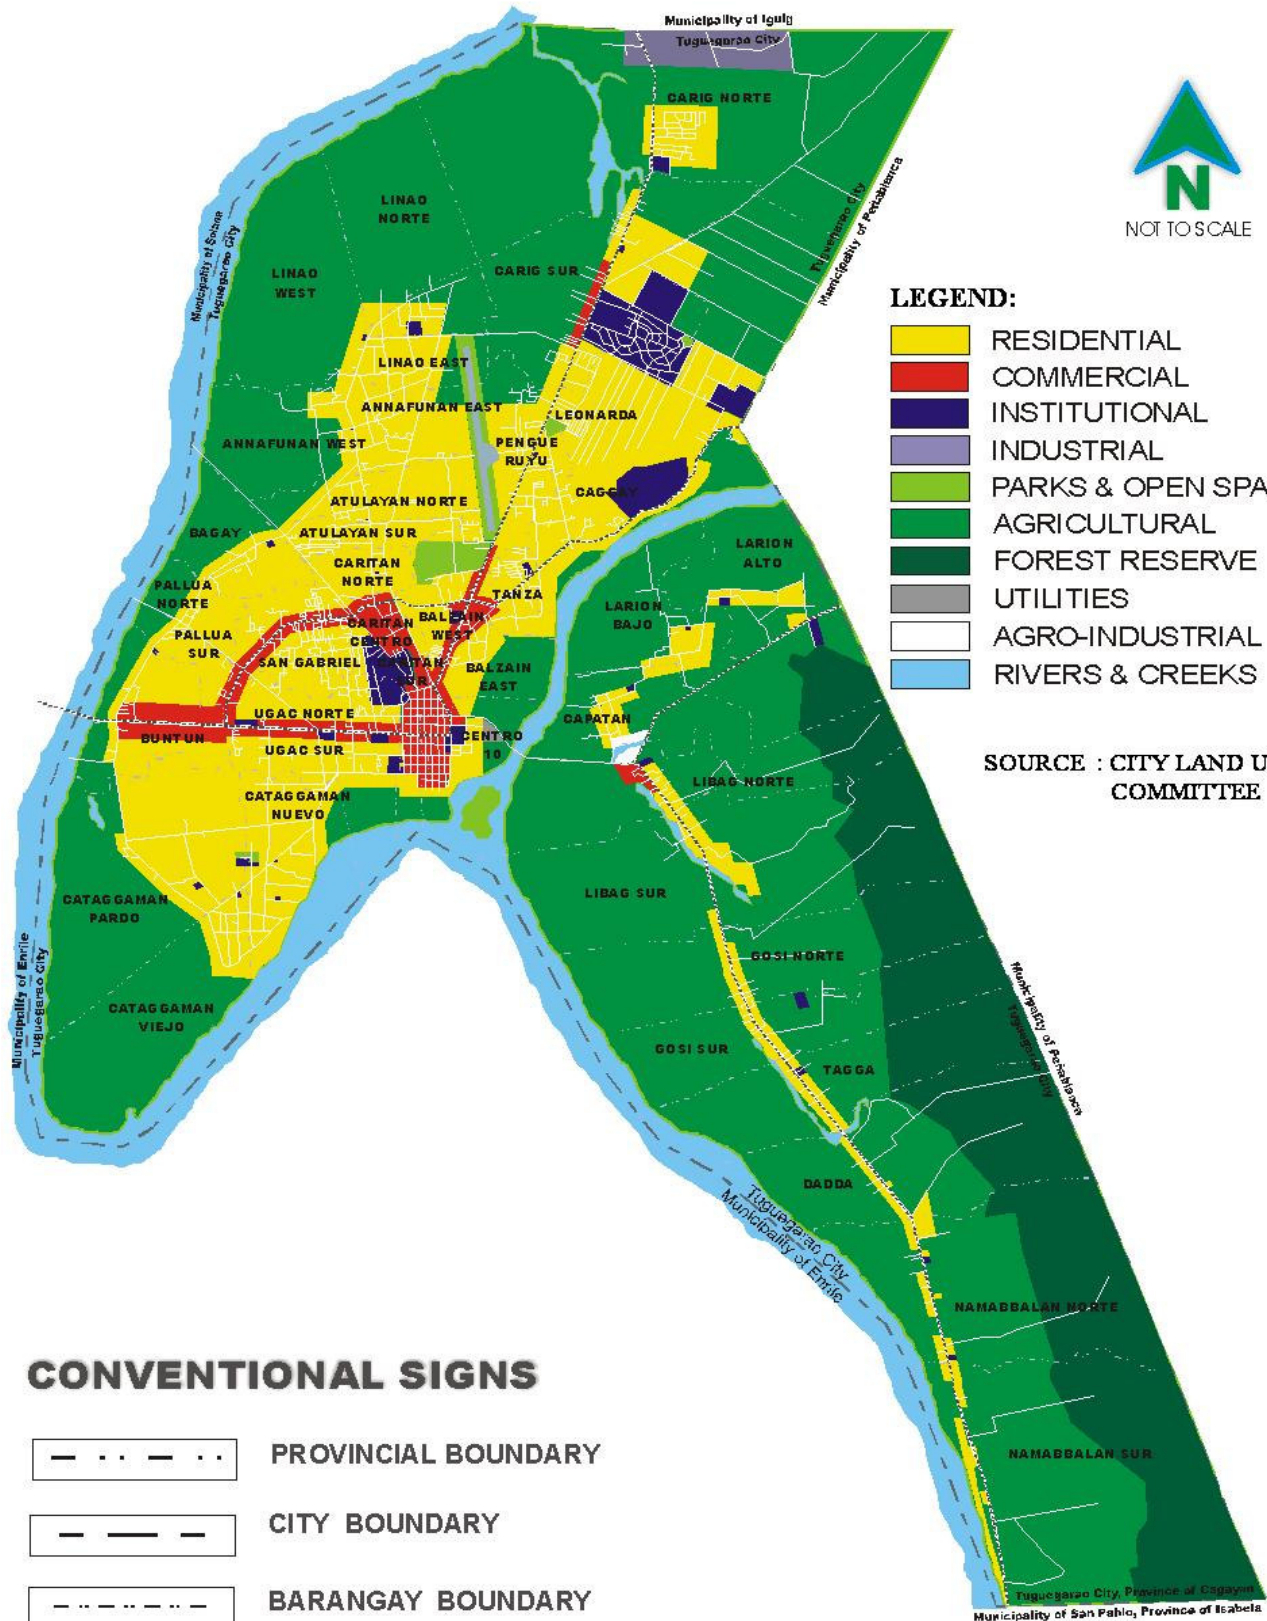

LAND USE PLAN: 2001-2005

Tuguegarao City

NOT TO SCALE

LEGEND:

- RESIDENTIAL
- COMMERCIAL
- INSTITUTIONAL
- INDUSTRIAL
- PARKS & OPEN SPACES
- AGRICULTURAL
- FOREST RESERVE
- UTILITIES
- AGRO-INDUSTRIAL
- RIVERS & CREEKS

SOURCE : CITY LAND USE COMMITTEE

CONVENTIONAL SIGNS

- PROVINCIAL BOUNDARY
- CITY BOUNDARY
- BARANGAY BOUNDARY
- MAJOR ROAD
- MINOR ROAD
- RIVERS & CREEKS